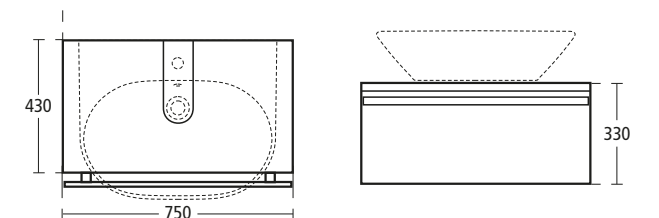

Tonic 75cm basin unit

- K2167 EG Dark oak finish
- K2167 SV Light oak finish

For use with K0689 65cm basin and K0688 60cm basin.