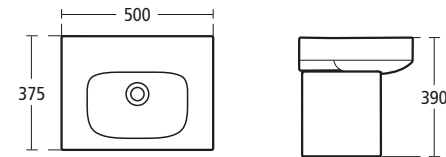

Moments 50cm Handrinse basin

One tap hole

- K0718 50cm Handrinse basin
- K0076 Semi pedestal

Moments 65cm Wall hung one drawer basin unit

for 65cm basin

- K2194WG Gloss white
- K2194SV Light oak finish