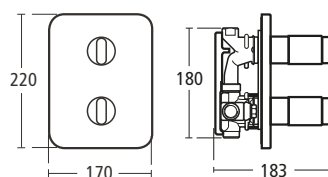

Moments Shower valve

Thermostatic, Trevi TT, built-in with diverter

A3969 NU Shower valve
A3918 AA Faceplate

Moments Soap dispenser and holder

N1146 AA

Moments Soap dish and holder

N1147 AA