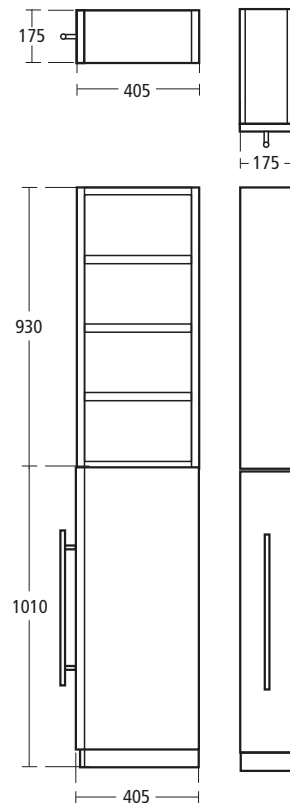

Small+ finishes

- DX White
- SV Light oak
- CT Wenge

Scale 1:25