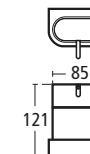

Moments Soap dispenser and holder

N1146 AA