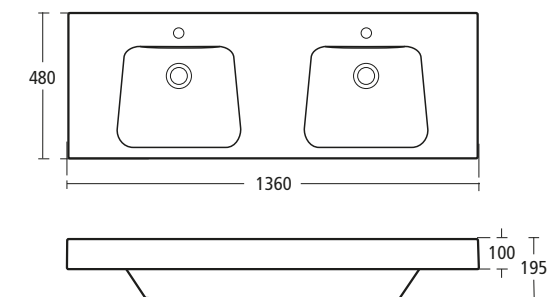

N9786 AA

N9798 AA

N9788 AA

A4942AA

N9812 AA

Imagine pages 26-37

Imagine basin

One tap hole with hidden overflow system.

For use with semi-pedestal, pedestal or furniture. Available with 80cm, 70cm, 60cm and 50cm basins

- T0940 80cm Washbasin
- T0937 70cm Washbasin
- T0936 60cm Washbasin
- T0935 50cm Hand rinse basin
- T4026 Semi-pedestal
- T4076 Pedestal

Scale 1:25

Imagine 62cm Vessel basin

No tap holes.

May be installed on countertop or peninsula vessel basin unit.

T0938

Imagine 60cm Semi-countertop basin

One tap hole and hidden overflow.

T0952

Imagine 70cm Countertop basin

One tap hole and hidden overflow.

T0939

Imagine 105cm Countertop basin

One tap hole and hidden overflow.

May be wall-mounted or installed on a suitable base unit.

T0948

Imagine 136cm Double countertop basin

One tap hole for each basin and hidden overflow.

Washbasin may be wall-mounted or installed on a suitable base unit.

T0949

Scale 1:25