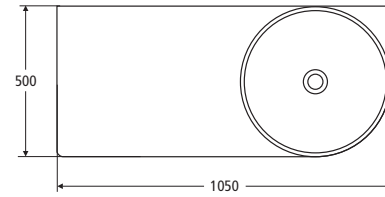

Independent 100cm left hand basin

T0822 80x50cm left hand basin no tap holes*
E0079 Chrome bottle trap waste

Independent 80cm Right hand basin

T0722 80x50cm right hand basin no tap holes*
E0079 Chrome bottle trap waste

Independent 100cm Left hand basin

T0826 105 x50cm left hand basin no tap holes*
E0079 Chrome bottle trap waste

Independent 100cm Right hand basin

T0726 105 x50cm right hand basin no tap holes*
E0079 Chrome bottle trap waste

IQ 70cm double basin

K0675 70cm basin, one tap hole
E0079 Chrome bottle trap wastes

also available:
K0693 70cm basin, no tap holes

IQ 80cm basin

K0676 80cm basin, one tap hole
E0079 Chrome bottle trap wastes

also available:
K0694 80cm basin, no tap holes

IQ 130cm double basin

K0679 130cm double basin unit, one tap hole
E0079 Chrome bottle trap wastes

also available:
K0697 130cm double basin unit, no tap holes

IQ Furniture stand with countertop for 80cm basin

K2176 BJ Furniture stand with countertop for 80cm basin
K2177 BJ Towel rail

IQ Furniture stand with countertop for 130cm double basin

K2188 BJ Furniture stand with countertop for 130cm double basin
K2177 BJ Towel rail

* Semi punched for one tap hole **Scale 1:25**

Scale 1:25