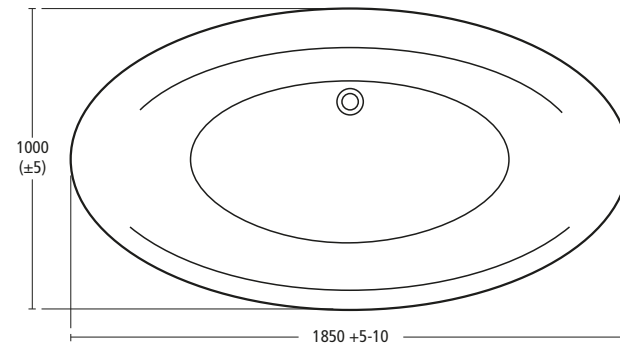

**Celia 185cm Idealcast bath and furniture**  
with pop-up waste

K6173

**Tonic Pedestal/semi-pedestal basin**

available in two sizes 65 and 60cm

- K0689 65cm basin, one tap hole
- K0688 60cm basin, one tap hole
- R3311 Pedestal
- K0071 Large semi-pedestal