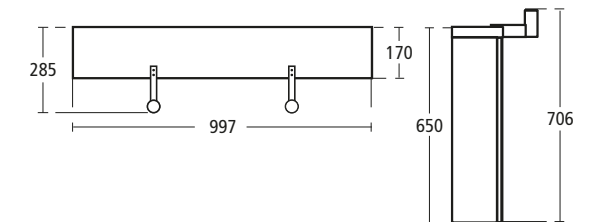

Daylight 1000mm mirrored wall unit with lights

- K2232 SV Light oak finish
- K2232 EG Dark oak finish