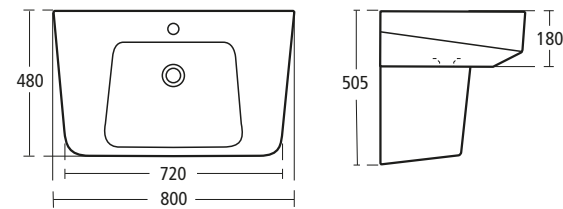

For use with semi-pedestal, pedestal or furniture. Available with 80cm, 70cm, 60cm and 50cm basins

- T0940 80cm Washbasin
- T0937 70cm Washbasin
- T0936 60cm Washbasin
- T0935 50cm Hand rinse basin
- T4026 Semi-pedestal
- T4076 Pedestal