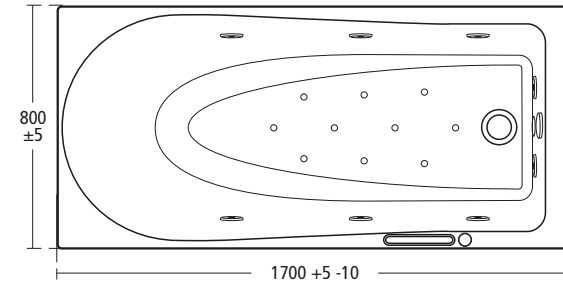

Whirlpool Tonic 170 Twin Plus Bath

K604501 170 x 80cm left hand bath
K646201 170 x 80cm right hand bath (pictured below)