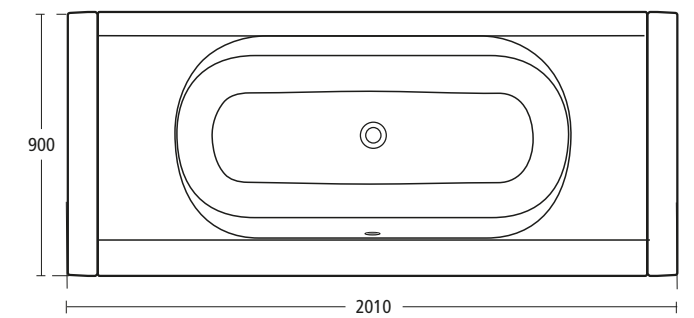

Moments Furniture bath

K6422 SV Bath complete with front panel and two furniture end units, no tap holes
K6427 SV Bath complete with front panel and left hand furniture end unit, no tap holes
K6428 SV Bath complete with front panel and right hand furniture end unit, no tap holes
Care must be taken when the bath is installed with ceramic wall tiles. Do not tile onto the bath rim. Front panel attached to narrow rim.