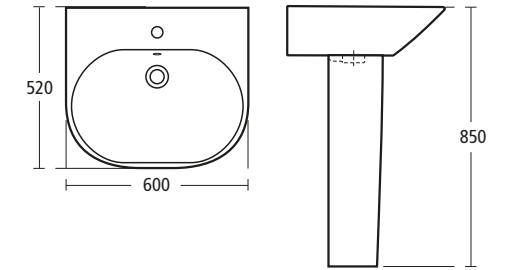

**Celia 185cm Idealcast bath and furniture**  
with pop-up waste

K6173

**Tonic Pedestal/semi-pedestal basin**

available in two sizes 65 and 60cm

- K0689 65cm basin, one tap hole
- K0688 60cm basin, one tap hole
- R3311 Pedestal
- K0071 Large semi-pedestal