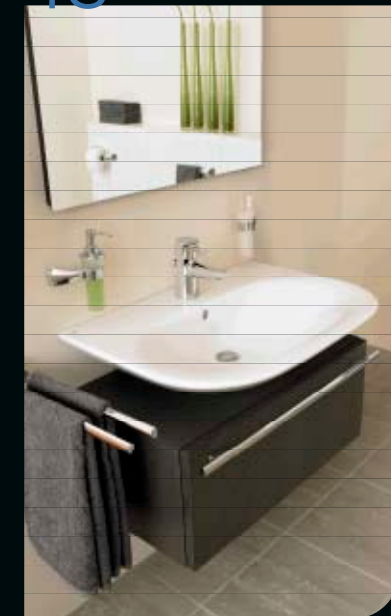

Celia

Celia, designed by Cornelia Thies, has been styled on the form of an elegant oval which lends the collection a beautifully sculpted appearance. The furniture is carefully considered to create a sense of harmony within any bathroom.

48