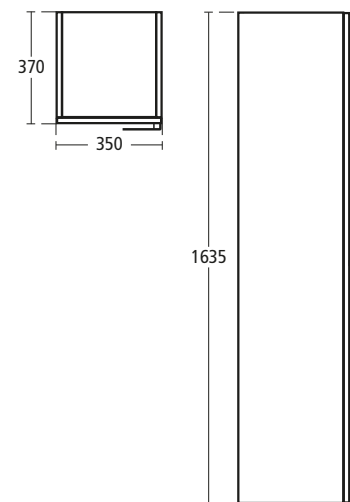

Imagine 1350mm Wall hung basin unit with two doors and one central drawer
For use with T0935, T0936, T0937 and T0942

Doors fitted with soft-close hinges.
Fully extending soft-close drawer.

T0694

Imagine 1040mm Peninsula vessel basin unit
Four doors (two on each side), front towel rail, internal wooden partitions.

Doors fitted with soft-close hinges.

T0696 Available in finishes YF, WG, SV and EG only.

Imagine 820mm Peninsula vessel basin unit
Two doors (one on each side), front towel rail, internal wooden partitions.

Doors fitted with soft-close hinges.

T0695 Available in finishes YF, WG, SV and EG only.

Imagine 1635mm Tall storage unit
Two fully extending soft-close internal metal drawers, wooden shelf, two fixed glass shelves and one adjustable-height glass shelf.

Door fitted with soft-close hinges.

T0703 Right handed
T0699 Left handed

Available in finishes YF, WG, SV and EG only.

Imagine 450mm Wall storage unit with one door
and internal fixed glass shelf.
Door fitted with soft-close hinges.

T0706 Right handed
T0705 Left handed

Imagine 450mm Open shelf unit wall unit
with fixed wooden shelf.

T0704 Available in finishes YF, WG, SV and EG only.

Imagine 450mm Open shelf unit
For mounting on peninsula vessel basin unit T0696

T0707 Available in finishes YF, WG, SV and EG only.

Imagine 450mm Wall unit with folding mirror door
For use with peninsula vessel basin unit T0696

Two height-adjustable glass shelves, one fixed wooden shelf and a container drawer with mirror front.

T0713

Imagine Furniture finishes