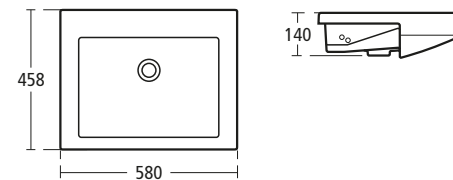

Moments 50cm Wall hung one drawer basin unit

for 50cm basin

- K2212WG Gloss white
- K2212SV Light oak finish