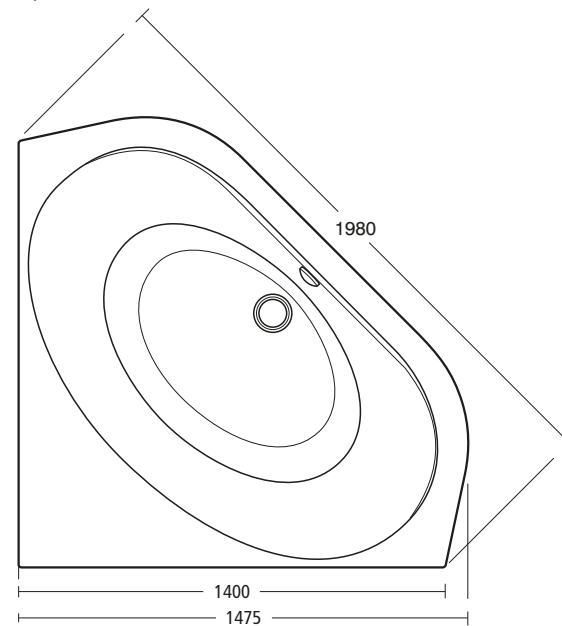

Tonic 140 corner bath

includes pop-up waste

- K6061 140 x 140cm offset corner bath and panel
- K6467 140cm front panel
- K5836 AA 90mm bath pop-up waste

Tonic Guest Central unit

- K0705 50cm central basin height floor to rim: 850mm
- N1184 46cm central mirror with lamp fitting, and integrated basin mixer
- K2189 48cm central basin cabinet beech/grey**

also available:

- E0079 Chrome bottle trap waste
- N1072 Soap dispenser
- N1073 Side glass shelf
- N1074 Toilet roll holder
- N1075 Side hook
- N1181 46cm Central mirror with lamp only