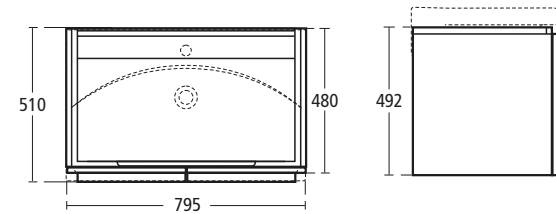

Daylight 800mm wall hung vanity basin unit

with two doors

- K2214 SV Light oak finish
- K2214 EG Dark oak finish