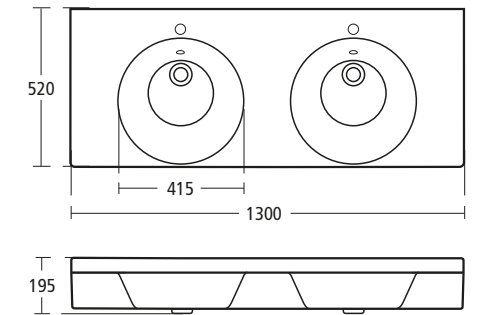

IQ 130cm double basin

K0679 130cm double basin unit, one tap hole
E0079 Chrome bottle trap wastes

also available:
K0697 130cm double basin unit, no tap holes

IQ Furniture stand with countertop for 80cm basin

K2176 BJ Furniture stand with countertop for 80cm basin
K2177 BJ Towel rail