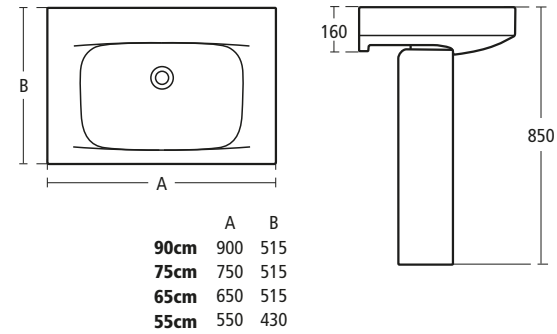

## Moments Pedestal and semi-pedestal basin

Available with 90cm, 75cm, 65cm and 55cm basins

- K0715 90cm basin, one tap hole
- K0716 75cm basin, one tap hole
- K0717 65cm basin, one tap hole
- K0719 55cm basin, one tap hole
- K0074 Semi pedestal
- K0075 Full pedestal