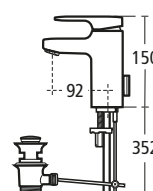

Moments Handrinse basin mixer

Single lever with pop up waste, one tap hole

A3906 AA