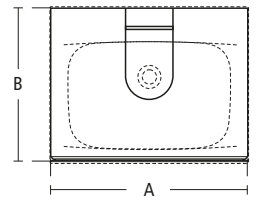

Moments Pedestal and semi-pedestal basin

Available with 90cm, 75cm, 65cm and 55cm basins

- K0715 90cm basin, one tap hole
- K0716 75cm basin, one tap hole
- K0717 65cm basin, one tap hole
- K0719 55cm basin, one tap hole
- K0074 Semi pedestal
- K0075 Full pedestal

Moments 90cm Wall hung one drawer basin unit

for 90cm basin

- K2192WG Gloss white
- K2192SV Light oak finish

Moments 75cm Wall hung one drawer basin unit

for 75cm basin

- K2193WG Gloss white
- K2193SV Light oak finish

	A	B	C
90cm	900	505	320
75cm	750	505	320
65cm	650	505	320
50cm	500	375	320

Moments 50cm Handrinse basin

One tap hole

- K0718 50cm Handrinse basin
- K0076 Semi pedestal

Moments 65cm Wall hung one drawer basin unit

for 65cm basin

- K2194WG Gloss white
- K2194SV Light oak finish

Moments 58cm Semi countertop basin

One tap hole

- K0720

Moments 50cm Wall hung one drawer basin unit

for 50cm basin

- K2212WG Gloss white
- K2212SV Light oak finish

Moments 24cm Shelf

- K2195WG Gloss white
- K2195SV Light oak finish

Moments 35cm Shelf

- K2196WG Gloss white
- K2196SV Light oak finish

Moments 37cm Tall storage unit

- K2191WG Gloss white
- K2191SV Light oak finish