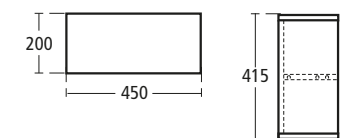

Imagine 450mm Wall unit with folding mirror door
For use with peninsula vessel basin unit T0696

Two height-adjustable glass shelves, one fixed wooden shelf and a container drawer with mirror front.

T0713