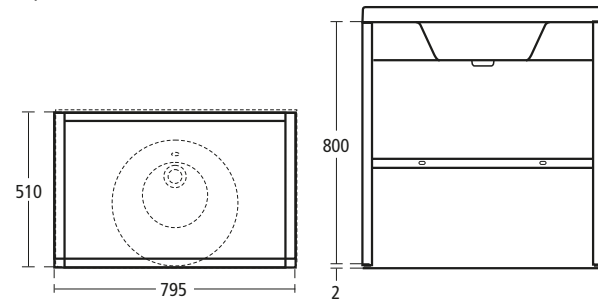

## IQ Furniture stand without countertop for 80cm basin

- K2174 BJ Furniture stand without countertop for 80cm basin
- K2177 BJ Towel rail

Scale 1:25