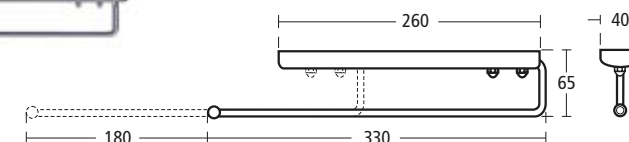

Daylight Towel rail

- K2227 AA Chrome