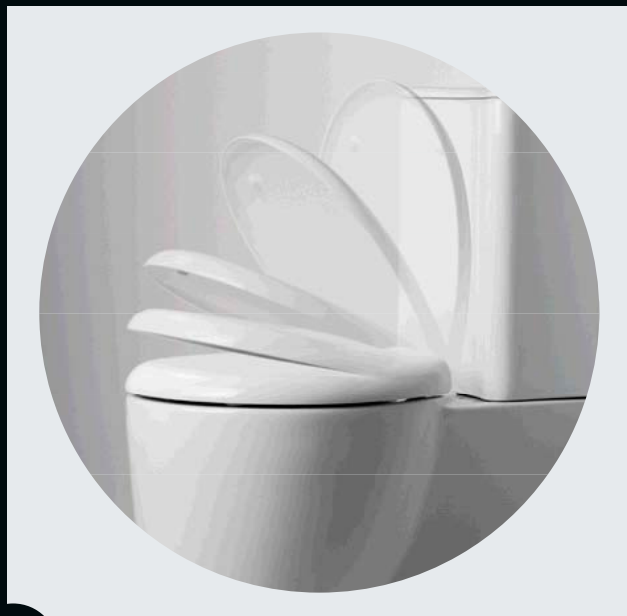

Small+ wc

This soft closing seat has been designed with a soft closing hinge.

innovation