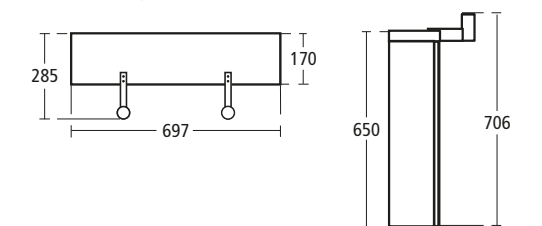

Daylight 700mm mirrored wall unit with lights

- K2230 SV Light oak finish
- K2230 EG Dark oak finish