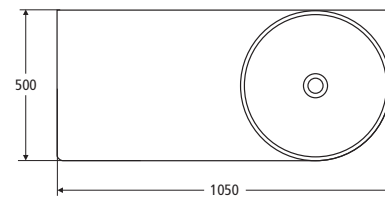

Independent 100cm left hand basin

T0822 80x50cm left hand basin no tap holes*
E0079 Chrome bottle trap waste

Independent 80cm Right hand basin

T0722 80x50cm right hand basin no tap holes*
E0079 Chrome bottle trap waste

Independent 100cm Left hand basin

T0826 105 x50cm left hand basin no tap holes*
E0079 Chrome bottle trap waste

Independent 100cm Right hand basin

T0726 105 x50cm right hand basin no tap holes*
E0079 Chrome bottle trap waste

IQ 70cm double basin

K0675 70cm basin, one tap hole
E0079 Chrome bottle trap wastes

also available:
K0693 70cm basin, no tap holes

IQ 80cm basin

K0676 80cm basin, one tap hole
E0079 Chrome bottle trap wastes

also available:
K0694 80cm basin, no tap holes

IQ 130cm double basin

K0679 130cm double basin unit, one tap hole
E0079 Chrome bottle trap wastes

also available:
K0697 130cm double basin unit, no tap holes

IQ Furniture stand with countertop for 80cm basin

K2176 BJ Furniture stand with countertop for 80cm basin
K2177 BJ Towel rail

IQ Furniture stand with countertop for 130cm double basin

K2188 BJ Furniture stand with countertop for 130cm double basin
K2177 BJ Towel rail

* Semi punched for one tap hole **Scale 1:25**

Scale 1:25