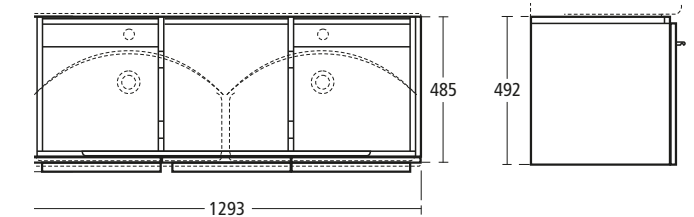

K2216 SV Light oak finish
K2216 EG Dark oak finish