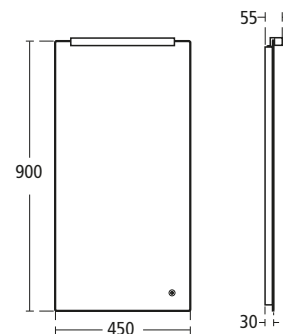

Imagine 700mm Trapezoidal mirror

T4194

Imagine 700mm Trapezoidal mirror with fluorescent light and switch (infrared control)

T4195

Imagine 450mm Rectangular mirror

T4196

Imagine 450mm Rectangular mirror with fluorescent light and switch (infrared control)

T4197

Imagine 170cm Bath

- E0044 170 x 80cm Idealcast bath, no tap holes
- E0164 170cm front panel
- E0165 80cm end panel

Scale 1:25

Small+ 79cm central basin

also available with 68cm basin

- T0120 79cm basin, one tap hole
- T0119 68cm basin, one tap hole
- T4020 Semi-pedestal

Small+ 79cm asymmetric basin

also available with 68cm basin

- T0121 79cm right handed basin, one tap hole
- T0122 79cm left handed basin, one tap hole
- T0760 68cm basin, right handed, one tap hole
- T0770 68cm basin, left handed, one tap hole
- T4020 Semi-pedestal

Small+ 68cm semi-pedestal basin

- T0780 68cm basin, one tap hole
- T4020 Semi-pedestal

Small+ 51cm handrinse basin

- T0118 51cm handrinse basin, one tap hole
- E0079 Chrome bottle trap

Small+ 48cm corner basin

- T0117 48cm corner basin, one tap hole
- E0079 Chrome bottle trap

Scale 1:25