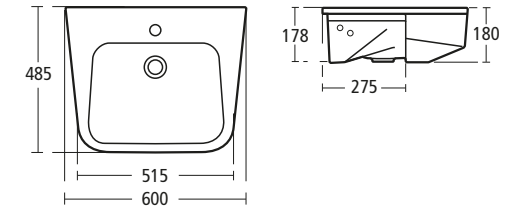

Imagine 60cm Semi-countertop basin

One tap hole and hidden overflow.

T0952