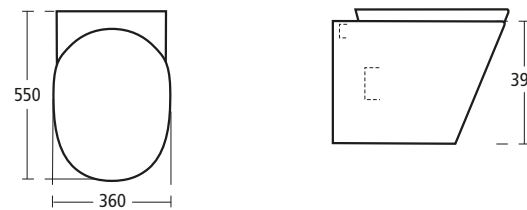

### Tonic Back-to-wall wc suite

with concealed cistern

- K3110 Back-to-wall wc bowl with horizontal outlet
- K7047 Standard seat and cover
- K7061 Soft closing seat and cover