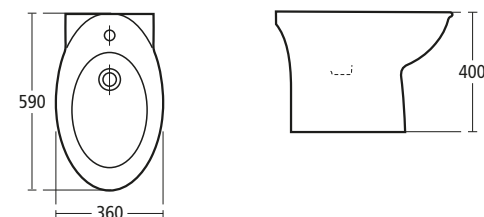

Small+ Mirrored wall cabinet

- T4176 SV 79cm mirror, light oak finish
- T4176 CT 79cm mirror, wenge finish
- T4177 SV 68cm mirror, light oak finish
- T4177 CT 68cm mirror, wenge finish

Small+ 188cm floor standing tall drawer unit

- T0688 SV Light oak finish
- T0688 CT Wenge finish

Small+ Column furniture unit with shelves

Open shelf top unit with floor standing drawer unit

- T0689 SV Open shelf unit, light oak finish
- T0689 CT Open shelf unit, wenge finish
- T0690 SV Floor standing drawer unit, light oak finish
- T0690 CT Floor standing drawer unit, wenge finish

Small+ finishes

- DX White
- SV Light oak
- CT Wenge

Scale 1:25

Celia Pedestal basin

- K0683 65cm basin, one tap hole
- K0682 60cm basin, one tap hole
- K0681 55cm basin, one tap hole
- K0070 Pedestal

Celia Semi-pedestal basin

- K0683 65cm basin, one tap hole
- K0682 60cm basin, one tap hole
- K0681 55cm basin, one tap hole
- K0068 Pedestal

Celia 50cm handrinse basin

- K0680 50cm handrinse basin, one tap hole
- K0069 Small semi-pedestal
- E0079 Chrome bottle trap waste

Celia Close coupled wc suite

- K3100 wc bowl with horizontal outlet
- K4037 Flushvalve cistern, push button
- K7046 Seat and cover

Celia Floor standing bidet one tap hole

- K5049

Scale 1:25