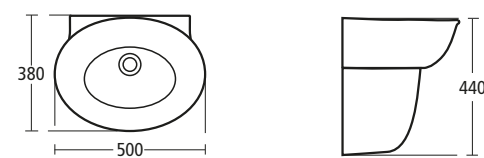

Celia 50cm handrinse basin

- K0680 50cm handrinse basin, one tap hole
- K0069 Small semi-pedestal
- E0079 Chrome bottle trap waste

Celia Close coupled wc suite

- K3100 wc bowl with horizontal outlet
- K4037 Flushvalve cistern, push button
- K7046 Seat and cover