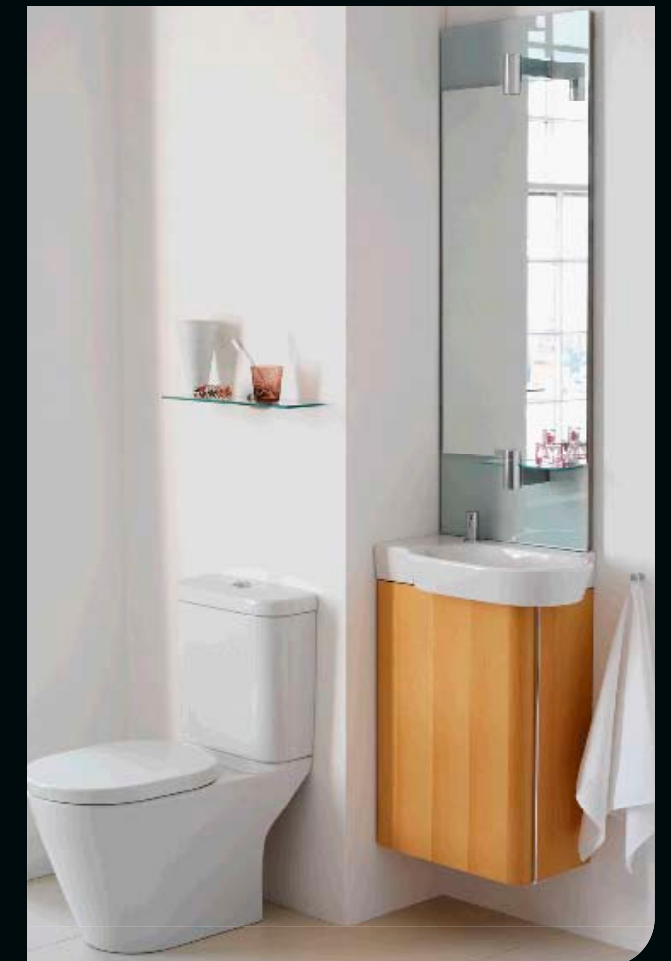

### Tonic Guest integrated fittings

Tonic Guest's full solution of basin, cabinet and mirrors with integrated fittings along with coordinating accessories aim to provide large amounts of storage in minimal space.

### Tonic Guest

Left: 50cm central basin with 48cm central basin cabinet in grey, 48cm central mirror with lamp and fitting, and integrated basin mixer.

Right: Left-handed basin with 46cm left-handed basin cabinet in beech, 46cm right handed mirror with lamp and fitting, and integrated basin mixer, soap dispenser, side hook and close coupled wc suite.