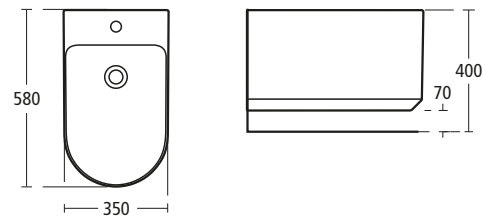

Moments 37cm Wall hung one drawer storage unit

K2211WG Gloss white
K2211SV Light oak finish

Moments Close coupled wc suite

K3114 WC bowl with horizontal outlet
K4044 Cistern bottom inlet
K7058 Soft closing seat and cover

Moments Wall hung wc suite

K3113 WC bowl with horizontal outlet
K7058 Soft closing seat and cover

Moments Wall hung bidet

One tap hole

K5053

Moments Back-to-wall wc suite

K3116 WC bowl with horizontal outlet
K7058 Soft closing seat and cover

Moments Back-to-wall bidet

One tap hole

K5054

Moments 180 bath

K6342 180 x 90cm bath, no tap holes
K6177 180cm Front panel
K6178 90cm End panel
K7810 AA Multiplex bath waste and overflow
K7812 AA Multiplex trio bath waste and exofil overflow – working components
A3922 AA Multiplex bath waste and overflow – operating handle and plug cover for K7812 AA

Moments Illuminated bath

K6422 2000 x 90cm bath complete with illuminated front panel, no tap holes
K6422 2000 x 90cm bath complete with two illuminated front panels, no tap holes
K6179 Curved top end panel
K6340 Flat top wall connection end panel

For island and peninsular installations use 2 x K6179
For corner installations use K6179 and K6340.
Care must be taken when the bath is installed with ceramic wall tiles. Do not tile onto the bath rim. Front panel attached to narrow rim.

Moments Furniture bath

K6422 SV Bath complete with front panel and two furniture end units, no tap holes
K6427 SV Bath complete with front panel and left hand furniture end unit, no tap holes
K6428 SV Bath complete with front panel and right hand furniture end unit, no tap holes
Care must be taken when the bath is installed with ceramic wall tiles. Do not tile onto the bath rim. Front panel attached to narrow rim.

Scale 1:25

Scale 1:25