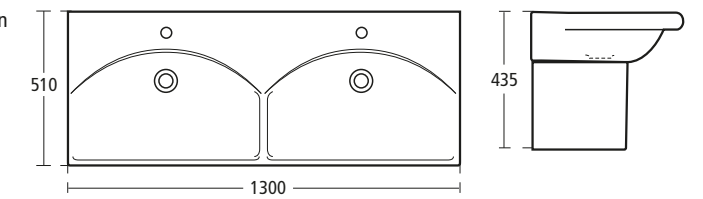

**Moments 46cm Double towel rail**

N1144 AA

**Daylight 130cm double basin**

with invisible overflow for use with semi-pedestal or cabinet

K0729 01 130cm double basin  
K0071 Semi-pedestal

**Daylight 100cm basin**