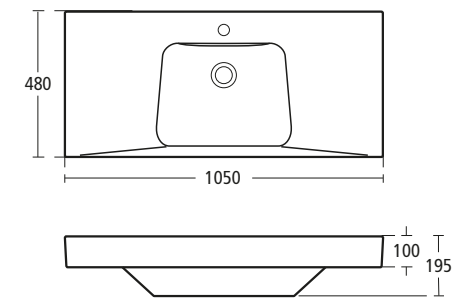

Imagine 136cm Double countertop basin

One tap hole for each basin and hidden overflow.

Washbasin may be wall-mounted or installed on a suitable base unit.

T0949