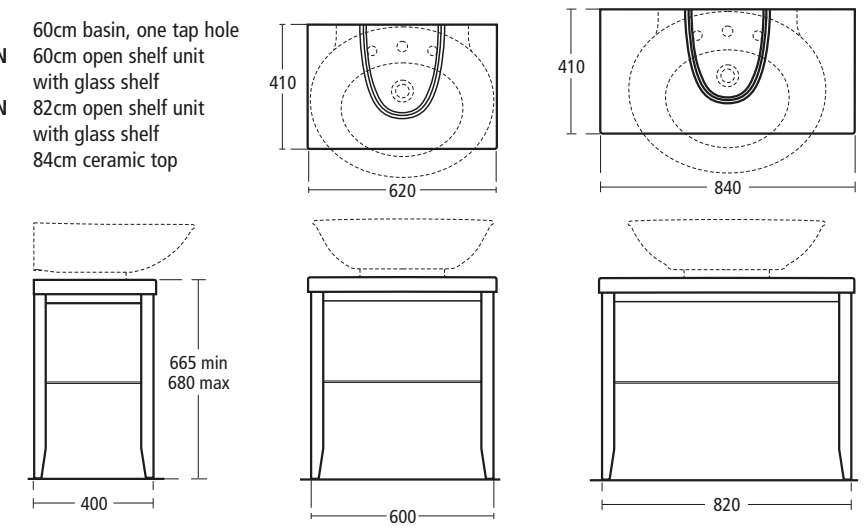

### Celia 60cm Open shelf unit

with glass shelf

**K0682** 60cm basin, one tap hole  
**K2180 FN** 60cm open shelf unit with glass shelf  
**K2181 FN** 82cm open shelf unit with glass shelf  
**K6038** 84cm ceramic top