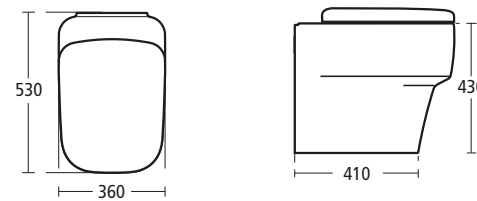

Imagine Close coupled wc suite

- T3125 Close coupled wc suite bowl with horizontal outlet
- T4089 Close coupled cistern with dual flush valve
- T6674 Standard seat and cover
- T6675 Soft closing seat and cover

Imagine Back-to-wall WC

- T3147 Back to wall wc bowl
- T6674 Standard seat and cover
- T6675 Soft closing seat and cover

Imagine Wall hung WC suite

- T3158 Close coupled wc suite bowl with horizontal outlet
- T6674 Standard seat and cover
- T6675 Soft closing seat and cover

Imagine Floor standing bidet

One tap hole

T5088

Imagine Wall hung bidet

One tap hole

T5029

Imagine 450mm Wall hung basin unit with drawer

Fully extending soft-close drawer.

T0691

Imagine 900mm Wall hung basin unit with drawer

Fully extending soft-close drawer.

T0693

(for use with T0935, T0936, T0937 and T0941)

Imagine 900mm Wall hung basin unit with two doors

Doors fitted with soft-close hinges.

T0692

Imagine 1050mm Wall hung vanity basin unit with two doors

Doors fitted with soft-close hinges.

T0697 (for use with T0939)

Imagine 1350mm Wall hung vanity basin unit with two doors and one central drawer

Doors fitted with soft-close hinges. Fully extending soft-close drawers.

T0698 (for use with T0949)

Scale 1:25

Scale 1:25