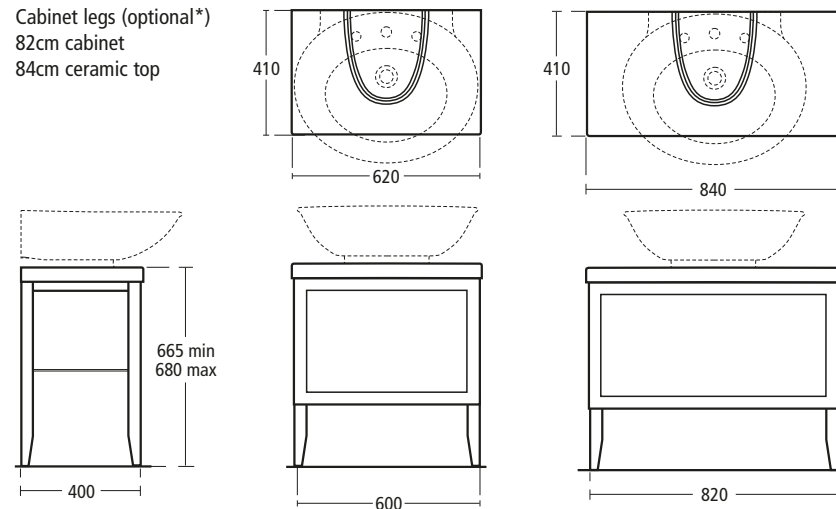

### Celia 60cm Open shelf unit

with glass shelf

**K0682** 60cm basin, one tap hole  
**K2180 FN** 60cm open shelf unit with glass shelf  
**K2181 FN** 82cm open shelf unit with glass shelf  
**K6038** 84cm ceramic top