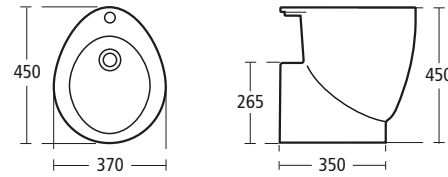

Small+ Wall mounted bidet

one tap hole

T5075