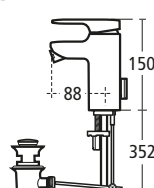

Moments Bidet mixer

Single lever with pop up waste, one tap hole

A3909 AA