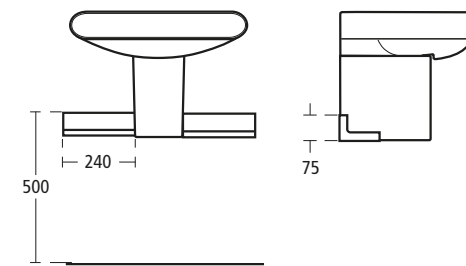

Moments 35cm Shelf

- K2196WG Gloss white
- K2196SV Light oak finish