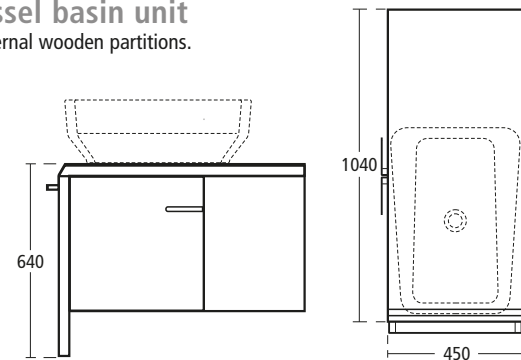

Imagine 820mm Peninsula vessel basin unit
Two doors (one on each side), front towel rail, internal wooden partitions.

Doors fitted with soft-close hinges.

T0695 Available in finishes YF, WG, SV and EG only.

Imagine 1635mm Tall storage unit
Two fully extending soft-close internal metal drawers, wooden shelf, two fixed glass shelves and one adjustable-height glass shelf.

Door fitted with soft-close hinges.

T0703 Right handed
T0699 Left handed

Available in finishes YF, WG, SV and EG only.