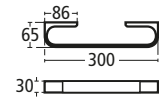

**Moments 18cm Hand towel holder**

N1143 AA

**Moments Spare toilet roll holder**

N1149 AA

**Moments Toilet roll holder**

N1148 AA

**Moments Towel rail**

- N1142 AA 30cm towel rail
- N1141 AA 60cm towel rail
- N1140 AA 80cm towel rail