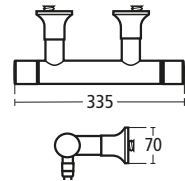

**Alfiere Exposed
shower valve**

A4942AA