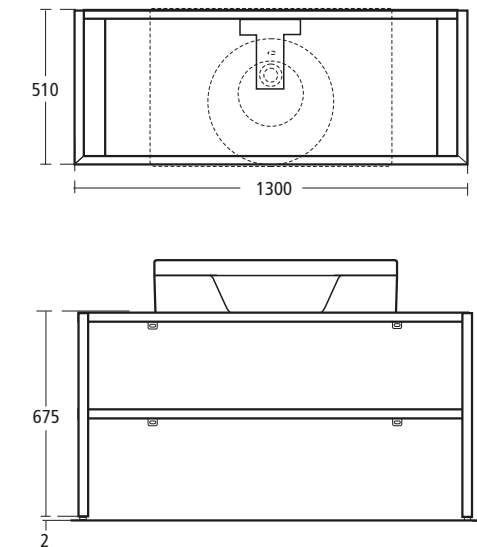

## IQ Furniture stand with countertop for 80cm basin

**K2176 BJ** Furniture stand with countertop for 80cm basin  
**K2177 BJ** Towel rail