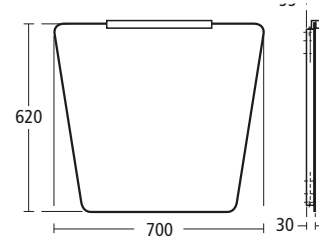

Imagine 450mm Rectangular mirror

T4196