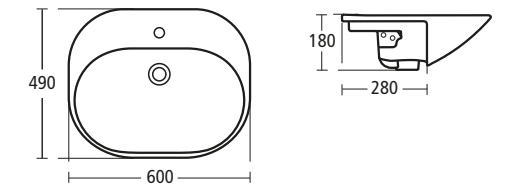

Tonic 60cm semi-countertop basin

- K0701 60cm basin, one tap hole