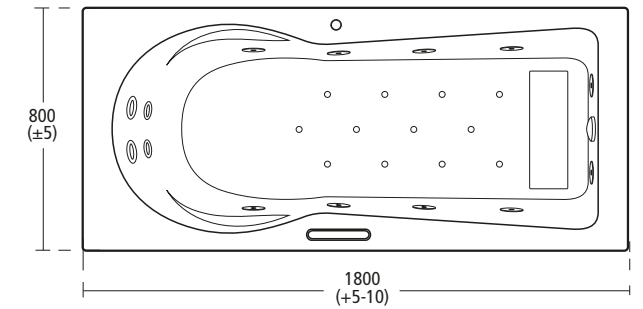

Whirlpools pages 62-69

Whirlpool WWW 180 Supreme Wellness Bath

- T899801 180 x 80cm left hand bath
- T899701 180 x 80cm right hand bath (pictured below)