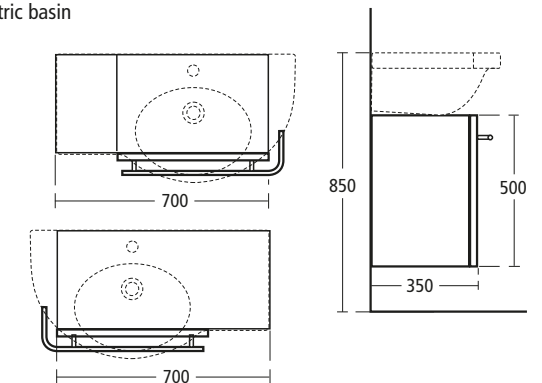

### Small+ Wall hung basin unit

with one drawer and open shelf for 79cm asymmetric basin

T0677 SV Light oak finish, right handed

T0677 CT Wenge finish, right handed

T0678 SV Light oak finish, left handed

T0678 CT Wenge finish, left handed