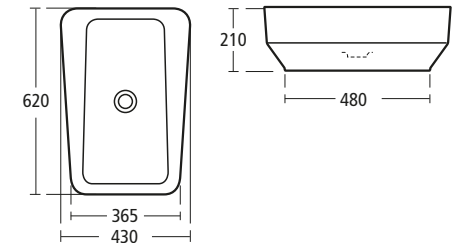

N9786 AA

N9798 AA

N9788 AA

A4942AA

N9812 AA

Imagine pages 26-37

Imagine basin

One tap hole with hidden overflow system.

For use with semi-pedestal, pedestal or furniture. Available with 80cm, 70cm, 60cm and 50cm basins

- T0940 80cm Washbasin
- T0937 70cm Washbasin
- T0936 60cm Washbasin
- T0935 50cm Hand rinse basin
- T4026 Semi-pedestal
- T4076 Pedestal

Scale 1:25

Imagine 62cm Vessel basin

No tap holes.

May be installed on countertop or peninsula vessel basin unit.

T0938

Imagine 60cm Semi-countertop basin

One tap hole and hidden overflow.

T0952

Imagine 70cm Countertop basin

One tap hole and hidden overflow.

T0939

Imagine 105cm Countertop basin

One tap hole and hidden overflow.

May be wall-mounted or installed on a suitable base unit.

T0948

Imagine 136cm Double countertop basin

One tap hole for each basin and hidden overflow.

Washbasin may be wall-mounted or installed on a suitable base unit.

T0949

Scale 1:25