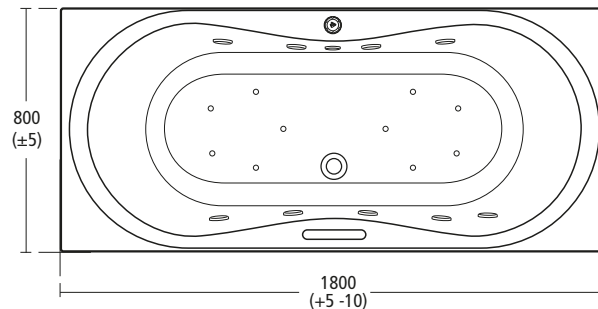

**Whirlpool Tonic 180 Twin Plus Bath**

K604601 180 x 80cm left hand bath  
 K646301 180 x 80cm right hand bath (pictured below)

**Whirlpool Aqua Duo 180 Twin Plus Bath**

K640801 180 x 80cm bath

**Whirlpool Moments 180 Twin Plus Bath**