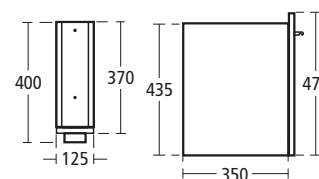

Daylight 1000mm wall hung vanity basin unit

with two doors

- K2215 SV Light oak finish
- K2215 EG Dark oak finish

Daylight 800mm wall hung vanity basin unit

with two doors

- K2214 SV Light oak finish
- K2214 EG Dark oak finish

Daylight 700mm wall hung vanity basin unit

with two doors

- K2213 SV Light oak finish
- K2213 EG Dark oak finish

Daylight 350mm wall hung storage unit

with interior drawer

- Left hand hinged door and right hand extended top
- K2220 SV Light oak finish
- K2220 EG Dark oak finish

- Right hand hinged door and left hand extended top
- K2221 SV light oak finish
- K2221 EG Dark oak finish

Daylight 350mm wall hung storage unit

with interior drawer

- Left hand hinged door and extended top each side
- K2222 SV Light oak finish
- K2222 EG Dark oak finish

- Right hand hinged door and extended top each side
- K2223 SV light oak finish
- K2223 EG Dark oak finish

Daylight Infill box

with cosmetic tissue holder and waste container

- K2224 SV Light oak finish
- K2224 EG Dark oak finish

Daylight 1635mm tall storage unit

with drawers and glass shelves

- K2225 SV Left-hinged door, light oak finish

- K2225 EG Left-hinged door, dark oak finish

- K2226 SV Right-hinged door, light oak finish

- K2226 EG Left-hinged door, dark oak finish

Daylight 1000mm mirrored wall unit with lights

- K2232 SV Light oak finish
- K2232 EG Dark oak finish

Daylight 800mm mirrored wall unit with lights

- K2231 SV Light oak finish
- K2231 EG Dark oak finish

Daylight 700mm mirrored wall unit with lights

- K2230 SV Light oak finish
- K2230 EG Dark oak finish

Daylight Towel rail

- K2227 AA Chrome

Daylight Finish options

Scale 1:25

Scale 1:25