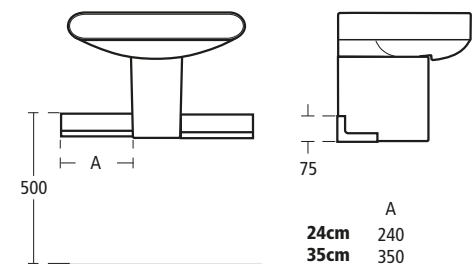

Moments Pedestal and semi-pedestal basin

Available with 90cm, 75cm, 65cm and 55cm basins

- K0715 90cm basin, one tap hole
- K0716 75cm basin, one tap hole
- K0717 65cm basin, one tap hole
- K0719 55cm basin, one tap hole
- K0074 Semi pedestal
- K0075 Full pedestal

Moments 90cm Wall hung one drawer basin unit

for 90cm basin

- K2192WG Gloss white
- K2192SV Light oak finish

Moments 75cm Wall hung one drawer basin unit

for 75cm basin

- K2193WG Gloss white
- K2193SV Light oak finish

	A	B	C
90cm	900	505	320
75cm	750	505	320
65cm	650	505	320
50cm	500	375	320

Moments 50cm Handrinse basin

One tap hole

- K0718 50cm Handrinse basin
- K0076 Semi pedestal

Moments 65cm Wall hung one drawer basin unit

for 65cm basin

- K2194WG Gloss white
- K2194SV Light oak finish

Moments 58cm Semi countertop basin

One tap hole

- K0720

Moments 50cm Wall hung one drawer basin unit

for 50cm basin

- K2212WG Gloss white
- K2212SV Light oak finish

Moments 24cm Shelf

- K2195WG Gloss white
- K2195SV Light oak finish

Moments 35cm Shelf

- K2196WG Gloss white
- K2196SV Light oak finish

Moments 37cm Tall storage unit

- K2191WG Gloss white
- K2191SV Light oak finish