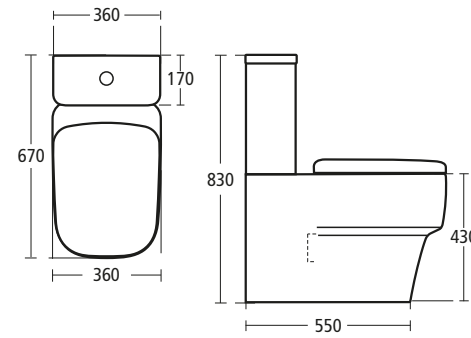

### Imagine Close coupled wc suite

- T3125 Close coupled wc suite bowl with horizontal outlet
- T4089 Close coupled cistern with dual flush valve
- T6674 Standard seat and cover
- T6675 Soft closing seat and cover