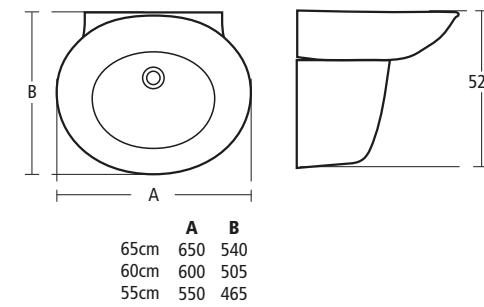

Small+ Mirrored wall cabinet

- T4176 SV 79cm mirror, light oak finish
- T4176 CT 79cm mirror, wenge finish
- T4177 SV 68cm mirror, light oak finish
- T4177 CT 68cm mirror, wenge finish

Small+ 188cm floor standing tall drawer unit

- T0688 SV Light oak finish
- T0688 CT Wenge finish

Small+ Column furniture unit with shelves

Open shelf top unit with floor standing drawer unit

- T0689 SV Open shelf unit, light oak finish
- T0689 CT Open shelf unit, wenge finish
- T0690 SV Floor standing drawer unit, light oak finish
- T0690 CT Floor standing drawer unit, wenge finish

Small+ finishes

- DX White
- SV Light oak
- CT Wenge

Scale 1:25

Celia Pedestal basin

- K0683 65cm basin, one tap hole
- K0682 60cm basin, one tap hole
- K0681 55cm basin, one tap hole
- K0070 Pedestal

Celia Semi-pedestal basin

- K0683 65cm basin, one tap hole
- K0682 60cm basin, one tap hole
- K0681 55cm basin, one tap hole
- K0068 Pedestal

Celia 50cm handrinse basin

- K0680 50cm handrinse basin, one tap hole
- K0069 Small semi-pedestal
- E0079 Chrome bottle trap waste

Celia Close coupled wc suite

- K3100 wc bowl with horizontal outlet
- K4037 Flushvalve cistern, push button
- K7046 Seat and cover

Celia Floor standing bidet one tap hole

- K5049

Scale 1:25