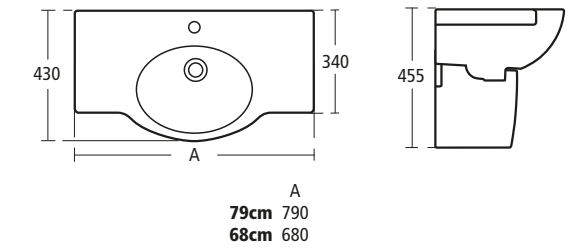

**Small+ 79cm asymmetric basin**

also available with 68cm basin

- T0121 79cm right handed basin, one tap hole
- T0122 79cm left handed basin, one tap hole
- T0760 68cm basin, right handed, one tap hole
- T0770 68cm basin, left handed, one tap hole
- T4020 Semi-pedestal