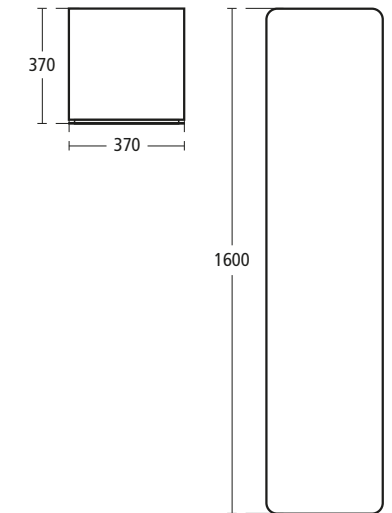

Moments 37cm Tall storage unit

- K2191WG Gloss white
- K2191SV Light oak finish