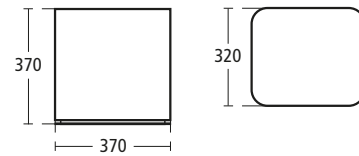

Moments 37cm Wall hung one drawer storage unit

K2211WG Gloss white
K2211SV Light oak finish