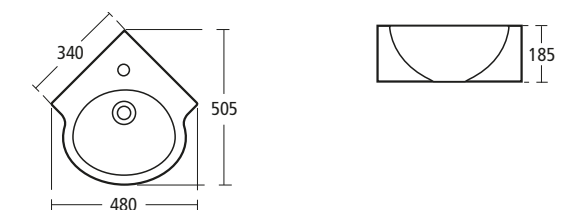

Small+ 48cm corner basin

- T0117 48cm corner basin, one tap hole
- E0079 Chrome bottle trap