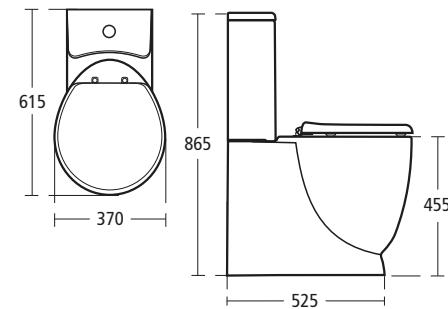

### Small+ Close coupled wc suite

with cistern, seat and cover

T3155 Close coupled back to wall wc

T3111 Close coupled wc

T4247 Close coupled cistern with dual flush valve

T6385 Seat and cover with soft closing hinges