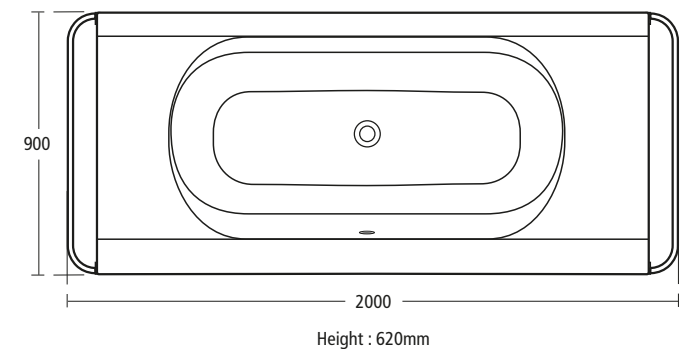

Scale 1:25

Scale 1:25