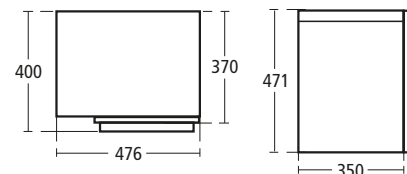

### Daylight 350mm wall hung storage unit

with interior drawer

- Left hand hinged door and right hand extended top
- K2220 SV Light oak finish
- K2220 EG Dark oak finish

- Right hand hinged door and left hand extended top
- K2221 SV light oak finish
- K2221 EG Dark oak finish