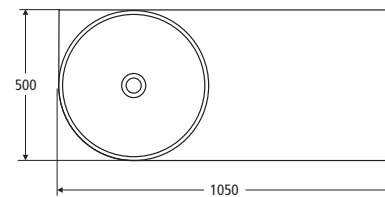

Independent 100cm left hand basin

T0822 80x50cm left hand basin no tap holes*
E0079 Chrome bottle trap waste

Independent 80cm Right hand basin

T0722 80x50cm right hand basin no tap holes*
E0079 Chrome bottle trap waste

Independent 100cm Left hand basin

T0826 105 x50cm left hand basin no tap holes*
E0079 Chrome bottle trap waste

Independent 100cm Right hand basin

T0726 105 x50cm right hand basin no tap holes*
E0079 Chrome bottle trap waste

IQ 70cm double basin

K0675 70cm basin, one tap hole
E0079 Chrome bottle trap wastes

also available:
K0693 70cm basin, no tap holes

IQ 80cm basin

K0676 80cm basin, one tap hole
E0079 Chrome bottle trap wastes

also available:
K0694 80cm basin, no tap holes

IQ 130cm double basin

K0679 130cm double basin unit, one tap hole
E0079 Chrome bottle trap wastes

also available:
K0697 130cm double basin unit, no tap holes

IQ Furniture stand with countertop for 80cm basin

K2176 BJ Furniture stand with countertop for 80cm basin
K2177 BJ Towel rail

IQ Furniture stand with countertop for 130cm double basin

K2188 BJ Furniture stand with countertop for 130cm double basin
K2177 BJ Towel rail

* Semi punched for one tap hole **Scale 1:25**

Scale 1:25