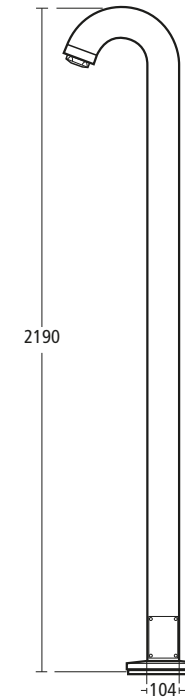

Shower Tube

T8940MZ

Important installation information

A key element in the performance of a bathroom is the quality of the installation. We recommend you use a plumber from a registered association (see below) and consult him (or her) right from the start. Your local Ideal Standard stockist may offer a plumbing service or, if not, will be able to recommend a qualified plumber. Local showroom information and advice about installation and planning is available from the Bathroom and Shower Information Service www.thebathroom.info

Recognised plumbing associations

Association of Plumbing and Heating Contractors (APHC) www.aphc.co.uk
Tel: 024 7647 0626

The Institute of Plumbing and Heating Engineering www.iphe.org.uk
Tel: 01708 472791

Scottish and Northern Ireland Plumbing Employers Federation www.snipef.org.uk
Tel: 0131 225 2255

Acknowledgments

Ideal Standard would like to thank the following for their help and co-operation:

- www.alfiesantiques.com
- www.amtico.com
- www.thechair.co.uk
- www.conranshop.co.uk
- www.criterion-tiles.co.uk
- www.farrow-ball.com
- www.habitat.net
- www.handshop.co.uk
- www.ikea.co.uk
- www.liberty.co.uk
- www.paintlibrary.co.uk
- www.thewhitecompany.com

Grand passion 020 7627 0073
Painting on p59
Tethered vessels by Phil Braham

Designed by Sheppard Day.

Scale 1:25

Ideal guarantee

Our confidence in the quality and reliability of Ideal Standard products enables us to guarantee all ceramic products (including accessories) for a lifetime and Idealcast and Idealform acrylic baths for 25 years from date of purchase.

Bath panels, mixers and taps, wc suites and cistern fittings are guaranteed for 5 years from date of purchase. Parts (including flushvalves) are guaranteed for 5 years and will be replaced if found to be faulty. Whirlpool bath systems are guaranteed for 2 years from the date of purchase (including all components). The guarantee does not cover general wear and tear.

Our guarantee is offered on all products that have been used in the manner for which they were intended, and does not apply to any products that have been misused or abused in any way. Products must be installed and cared for in line with our fixing instructions and local water byelaws. The guarantee covers products in domestic use by the consumer and not commercial or business use.

In the unlikely event the product fails within the guarantee period, we offer a free replacement or replacement part (or nearest equivalent). Liability is limited to individual products and does not cover consequential loss or damage on installations. When your bathroom has been satisfactorily installed and is working well, please ensure you register your guarantee. The guarantee is transferable – it applies to the product not the purchaser provided guarantee registration details are passed on to the new owner. You can register for guarantees on a bathroom bought on your behalf by a plumber or builder.

Applies to UK and Republic of Ireland only.