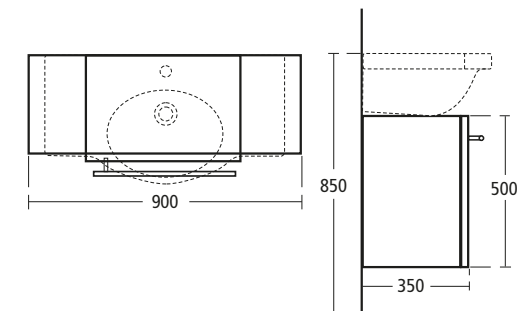

Small+ Wall hung basin unit

with one drawer and open shelf for 79cm asymmetric basin

T0677 SV Light oak finish, right handed

T0677 CT Wenge finish, right handed

T0678 SV Light oak finish, left handed

T0678 CT Wenge finish, left handed