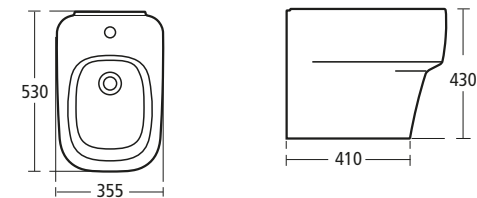

Imagine Wall hung bidet

One tap hole

T5029