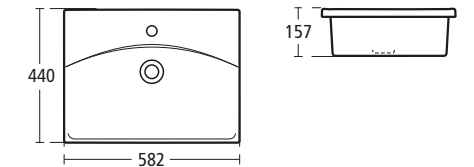

**Daylight 70cm basin**

with invisible overflow for use with semi-pedestal or cabinet

K0726 01 70cm basin  
K0071 Semi-pedestal

**Daylight 58cm countertop basin**

with invisible overflow

K0730 01

**Daylight 1300mm wall hung vanity basin unit**