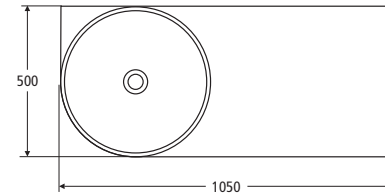

Independent 100cm left hand basin

T0822 80x50cm left hand basin no tap holes*
E0079 Chrome bottle trap waste

Independent 80cm Right hand basin

T0722 80x50cm right hand basin no tap holes*
E0079 Chrome bottle trap waste

Independent 100cm Left hand basin

T0826 105 x50cm left hand basin no tap holes*
E0079 Chrome bottle trap waste

Independent 100cm Right hand basin

T0726 105 x50cm right hand basin no tap holes*
E0079 Chrome bottle trap waste

IQ 70cm double basin

K0675 70cm basin, one tap hole
E0079 Chrome bottle trap wastes

also available:
K0693 70cm basin, no tap holes

IQ 80cm basin

K0676 80cm basin, one tap hole
E0079 Chrome bottle trap wastes

also available:
K0694 80cm basin, no tap holes

IQ 130cm double basin

K0679 130cm double basin unit, one tap hole
E0079 Chrome bottle trap wastes

also available:
K0697 130cm double basin unit, no tap holes

IQ Furniture stand with countertop for 80cm basin

K2176 BJ Furniture stand with countertop for 80cm basin
K2177 BJ Towel rail

IQ Furniture stand with countertop for 130cm double basin

K2188 BJ Furniture stand with countertop for 130cm double basin
K2177 BJ Towel rail

* Semi punched for one tap hole **Scale 1:25**

Scale 1:25