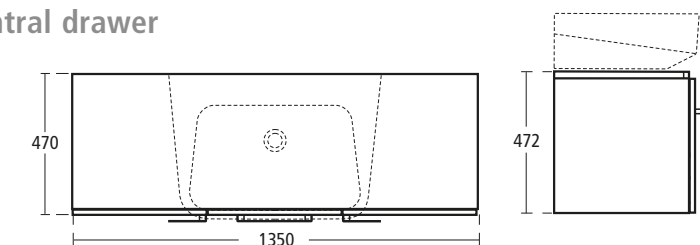

Imagine 1350mm Wall hung vanity basin unit with two doors and one central drawer

Doors fitted with soft-close hinges. Fully extending soft-close drawers.

T0698 (for use with T0949)