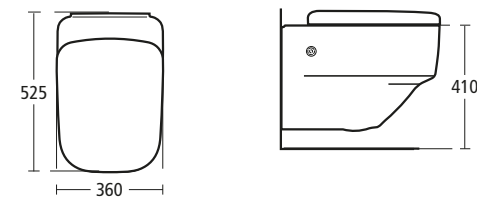

Imagine Wall hung WC suite

- T3158 Close coupled wc suite bowl with horizontal outlet
- T6674 Standard seat and cover
- T6675 Soft closing seat and cover

Imagine Floor standing bidet

One tap hole

T5088