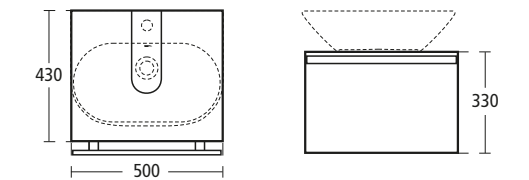

Tonic 50cm basin unit

- K2168 EG Dark oak finish
- K2168 SV Light oak finish

For use with K0686 50cm basin