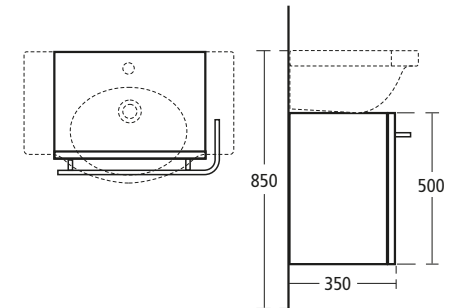

### Small+ Wall hung basin unit

with one drawer for 68cm central or asymmetric basin

T0674 SV Light oak finish

T0674 CT Wenge finish