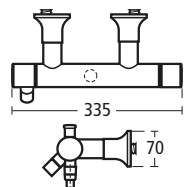

**Alfiere Exposed bath/
shower mixer**