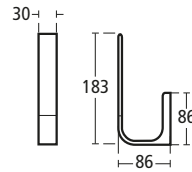

**Moments 18cm Hand towel holder**

N1143 AA

**Moments Spare toilet roll holder**

N1149 AA

**Moments Toilet roll holder**

N1148 AA

**Moments Towel rail**

- N1142 AA 30cm towel rail
- N1141 AA 60cm towel rail
- N1140 AA 80cm towel rail