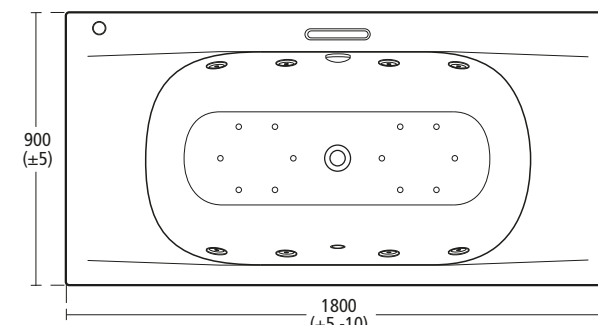

Whirlpool Moments 180 Twin Plus Bath

K648701 180 x 90cm bath

Scale 1:25