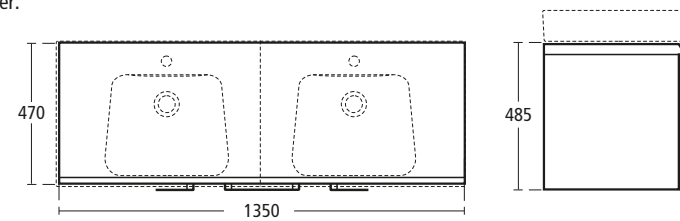

Imagine 1350mm Wall hung basin unit with two doors and one central drawer
For use with T0935, T0936, T0937 and T0942

Doors fitted with soft-close hinges.
Fully extending soft-close drawer.

T0694

Imagine 1040mm Peninsula vessel basin unit
Four doors (two on each side), front towel rail, internal wooden partitions.

Doors fitted with soft-close hinges.

T0696 Available in finishes YF, WG, SV and EG only.

Imagine 820mm Peninsula vessel basin unit
Two doors (one on each side), front towel rail, internal wooden partitions.

Doors fitted with soft-close hinges.

T0695 Available in finishes YF, WG, SV and EG only.

Imagine 1635mm Tall storage unit
Two fully extending soft-close internal metal drawers, wooden shelf, two fixed glass shelves and one adjustable-height glass shelf.

Door fitted with soft-close hinges.

T0703 Right handed
T0699 Left handed

Available in finishes YF, WG, SV and EG only.

Imagine 450mm Wall storage unit with one door
and internal fixed glass shelf.
Door fitted with soft-close hinges.

T0706 Right handed
T0705 Left handed

Imagine 450mm Open shelf unit wall unit
with fixed wooden shelf.

T0704 Available in finishes YF, WG, SV and EG only.

Imagine 450mm Open shelf unit
For mounting on peninsula vessel basin unit T0696

T0707 Available in finishes YF, WG, SV and EG only.

Imagine 450mm Wall unit with folding mirror door
For use with peninsula vessel basin unit T0696

Two height-adjustable glass shelves, one fixed wooden shelf and a container drawer with mirror front.

T0713

Imagine Furniture finishes