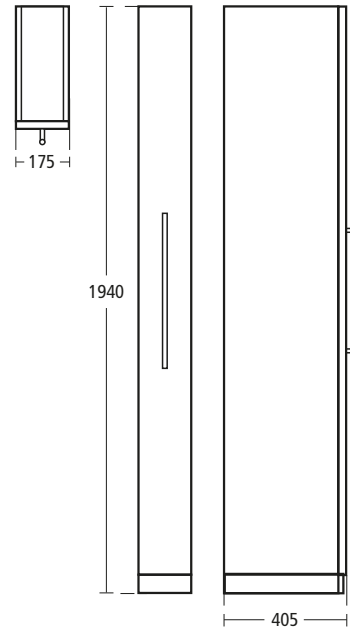

Small+ Mirrored wall cabinet

- T4176 SV 79cm mirror, light oak finish
- T4176 CT 79cm mirror, wenge finish
- T4177 SV 68cm mirror, light oak finish
- T4177 CT 68cm mirror, wenge finish

Small+ 188cm floor standing tall drawer unit

- T0688 SV Light oak finish
- T0688 CT Wenge finish

Small+ Column furniture unit with shelves

Open shelf top unit with floor standing drawer unit

- T0689 SV Open shelf unit, light oak finish
- T0689 CT Open shelf unit, wenge finish
- T0690 SV Floor standing drawer unit, light oak finish
- T0690 CT Floor standing drawer unit, wenge finish

Small+ finishes

- DX White
- SV Light oak
- CT Wenge

Scale 1:25

Celia Pedestal basin

- K0683 65cm basin, one tap hole
- K0682 60cm basin, one tap hole
- K0681 55cm basin, one tap hole
- K0070 Pedestal

Celia Semi-pedestal basin

- K0683 65cm basin, one tap hole
- K0682 60cm basin, one tap hole
- K0681 55cm basin, one tap hole
- K0068 Pedestal

Celia 50cm handrinse basin

- K0680 50cm handrinse basin, one tap hole
- K0069 Small semi-pedestal
- E0079 Chrome bottle trap waste

Celia Close coupled wc suite

- K3100 wc bowl with horizontal outlet
- K4037 Flushvalve cistern, push button
- K7046 Seat and cover

Celia Floor standing bidet one tap hole

- K5049

Scale 1:25