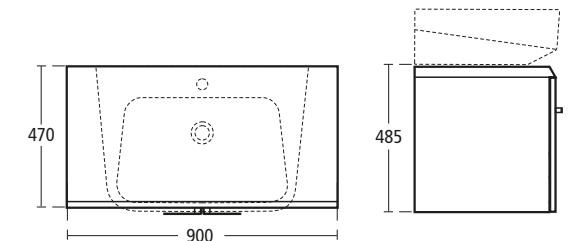

Imagine 900mm Wall hung basin unit with two doors

Doors fitted with soft-close hinges.

T0692

Imagine 1050mm Wall hung vanity basin unit with two doors

Doors fitted with soft-close hinges.

T0697 (for use with T0939)