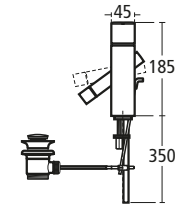

### Daylight Finish options

Scale 1:25

Scale 1:25

**Alfiere Basin/  
Bidet mixer**

N9786 AA

**Alfiere Vessel  
basin mixer**

N9798 AA

**Alfiere Exposed  
shower valve**