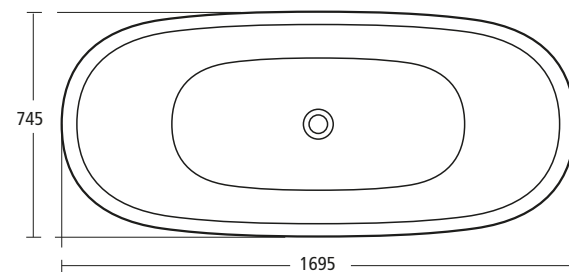

The Bath Trestle

- E2002 170 x 75cm freestanding Idealcast bath with light oak laminated trestle legs
- Includes pop-up waste