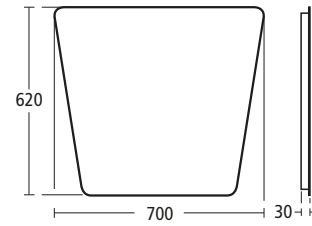

Imagine 700mm Trapezoidal mirror with fluorescent light and switch (infrared control)

T4195