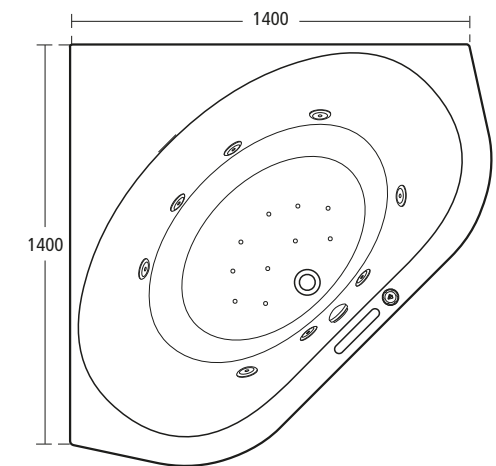

Whirlpool Tonic 140 Corner Twin Plus Bath

- K646501 140 x 140cm corner bath