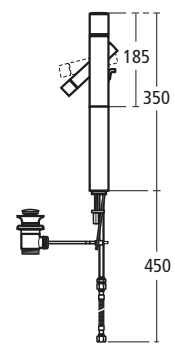

### Daylight Finish options

Scale 1:25

Scale 1:25

**Alfiere Basin/  
Bidet mixer**

N9786 AA

**Alfiere Vessel  
basin mixer**

N9798 AA

**Alfiere Exposed  
shower valve**