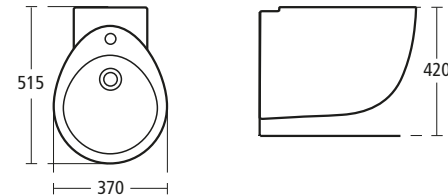

Small+ Close coupled wc suite

with cistern, seat and cover

T3155 Close coupled back to wall wc

T3111 Close coupled wc

T4247 Close coupled cistern with dual flush valve

T6385 Seat and cover with soft closing hinges