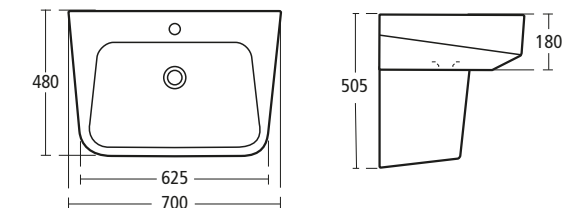

For use with semi-pedestal, pedestal or furniture. Available with 80cm, 70cm, 60cm and 50cm basins

- T0940 80cm Washbasin
- T0937 70cm Washbasin
- T0936 60cm Washbasin
- T0935 50cm Hand rinse basin
- T4026 Semi-pedestal
- T4076 Pedestal