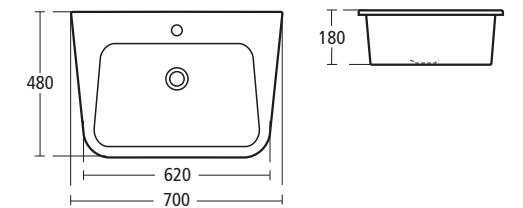

Imagine 70cm Countertop basin

One tap hole and hidden overflow.

T0939

Imagine 105cm Countertop basin

One tap hole and hidden overflow.

May be wall-mounted or installed on a suitable base unit.

T0948