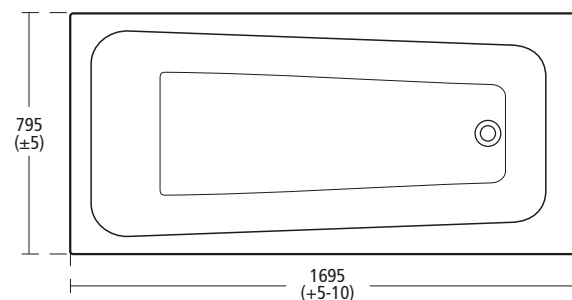

Imagine 170cm Bath

- E0044 170 x 80cm Idealcast bath, no tap holes
- E0164 170cm front panel
- E0165 80cm end panel