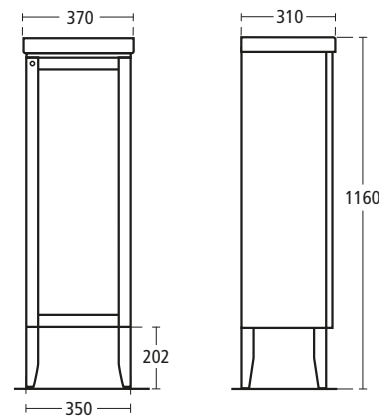

Celia Wall mounted wc suite

K3098 WC mounted bowl with horizontal outlet
K7046 Seat and cover

Celia Wall mounted bidet

one tap hole

K5048

Celia 35cm Side cabinet

K2183 FN 35cm side cabinet
K6040 37cm ceramic top for 35cm side cabinet
K2186 FN Cabinet legs (optional*)

Celia 60cm Basin cabinet

K0682 60cm basin, one tap hole
K2178 FN 60cm cabinet
K6039 62cm ceramic top for 60cm cabinet
K2186 FN Cabinet legs (optional*)
K2179 FN 82cm cabinet
K6038 84cm ceramic top

Celia 60cm Open shelf unit

with glass shelf

K0682 60cm basin, one tap hole
K2180 FN 60cm open shelf unit with glass shelf
K2181 FN 82cm open shelf unit with glass shelf
K6038 84cm ceramic top

Celia Mirror with shelves

K2182 FN

Celia Wall mounted toilet roll and brush holder

K2185

Celia Floor standing toilet roll and brush holder

K2187

* Furniture units can also be wall mounted without legs Scale 1:25

Scale 1:25