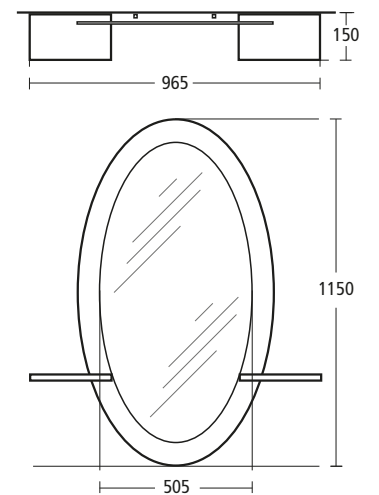

Celia Wall mounted toilet roll and brush holder

K2185