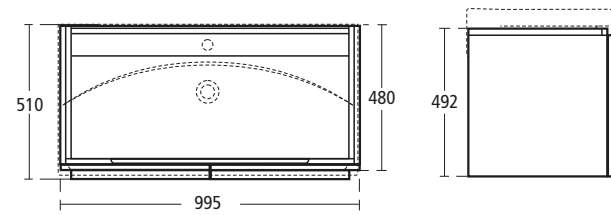

Daylight 1000mm wall hung vanity basin unit

with two doors

- K2215 SV Light oak finish
- K2215 EG Dark oak finish