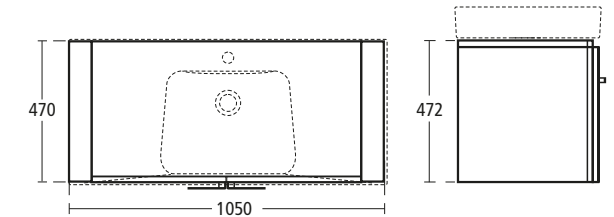

Imagine Close coupled wc suite

- T3125 Close coupled wc suite bowl with horizontal outlet
- T4089 Close coupled cistern with dual flush valve
- T6674 Standard seat and cover
- T6675 Soft closing seat and cover

Imagine Back-to-wall WC

- T3147 Back to wall wc bowl
- T6674 Standard seat and cover
- T6675 Soft closing seat and cover

Imagine Wall hung WC suite

- T3158 Close coupled wc suite bowl with horizontal outlet
- T6674 Standard seat and cover
- T6675 Soft closing seat and cover

Imagine Floor standing bidet

One tap hole

T5088

Imagine Wall hung bidet

One tap hole

T5029

Imagine 450mm Wall hung basin unit with drawer

Fully extending soft-close drawer.

T0691

Imagine 900mm Wall hung basin unit with drawer

Fully extending soft-close drawer.

T0693

(for use with T0935, T0936, T0937 and T0941)

Imagine 900mm Wall hung basin unit with two doors

Doors fitted with soft-close hinges.

T0692

Imagine 1050mm Wall hung vanity basin unit with two doors

Doors fitted with soft-close hinges.

T0697 (for use with T0939)

Imagine 1350mm Wall hung vanity basin unit with two doors and one central drawer

Doors fitted with soft-close hinges. Fully extending soft-close drawers.

T0698 (for use with T0949)

Scale 1:25

Scale 1:25