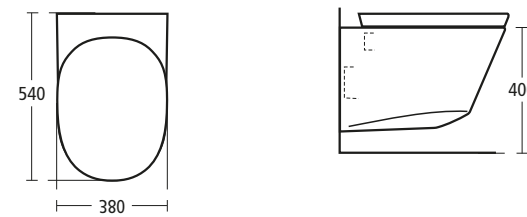

Tonic Wall mounted wc suite

- K3101 Wall mounted wc bowl with horizontal outlet
- K7047 Standard seat and cover
- K7061 Soft closing seat and cover