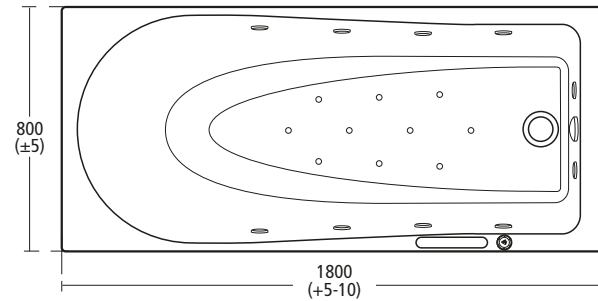

Whirlpool Tonic 180 Twin Plus Bath

K604601 180 x 80cm left hand bath
K646301 180 x 80cm right hand bath (pictured below)