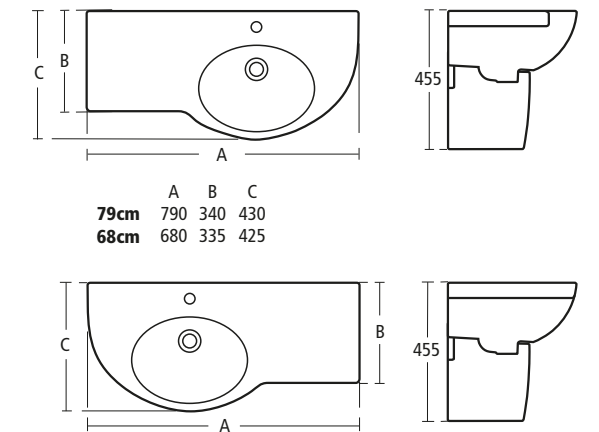

**Small+ 79cm asymmetric basin**

also available with 68cm basin

- T0121 79cm right handed basin, one tap hole
- T0122 79cm left handed basin, one tap hole
- T0760 68cm basin, right handed, one tap hole
- T0770 68cm basin, left handed, one tap hole
- T4020 Semi-pedestal