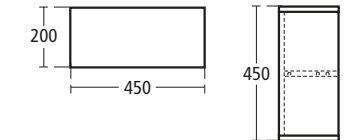

Imagine 450mm Open shelf unit wall unit
with fixed wooden shelf.

T0704 Available in finishes YF, WG, SV and EG only.

Imagine 450mm Open shelf unit
For mounting on peninsula vessel basin unit T0696

T0707 Available in finishes YF, WG, SV and EG only.