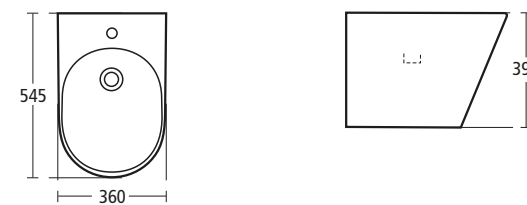

Tonic Close coupled wc suite

- K3104 Close coupled wc bowl with horizontal outlet
- K4040 Flushvalve cistern, push button
- K7047 Standard seat and cover
- K7061 Soft closing seat and cover

Tonic Wall mounted wc suite

- K3101 Wall mounted wc bowl with horizontal outlet
- K7047 Standard seat and cover
- K7061 Soft closing seat and cover

Tonic Wall mounted bidet

one tap hole

K5050

Tonic Back-to-wall wc suite

with concealed cistern

- K3110 Back-to-wall wc bowl with horizontal outlet
- K7047 Standard seat and cover
- K7061 Soft closing seat and cover

Tonic Back-to-wall bidet

one tap hole

K5052

Tonic Toilet roll holder

A4908AA

Tonic Soap holder

A4905AA

Tonic Double towel rail

A4913AA

Tonic Lotion dispenser

A4907AA

Tonic 500mm glass shelf

A4902AA

Tonic Glass tumbler with holder

A4906AA

Tonic 600mm towel rail

A4911AA

Tonic Toilet brush and holder

A4914AA

Tonic Idealform bath

includes pop-up waste available in two sizes 180 x 80cm and 170 x 80cm

- K6060 180 x 80cm bath, height floor to rim: 560 - 595cm
- E0167 180cm front bath panel
- E0165 80cm end bath panel
- K6162 170 x 80cm bath
- E0164 170cm front bath panel
- E0165 80cm end bath panel
- K5836AA 90mm bath pop-up waste

Scale 1:25

Scale 1:25