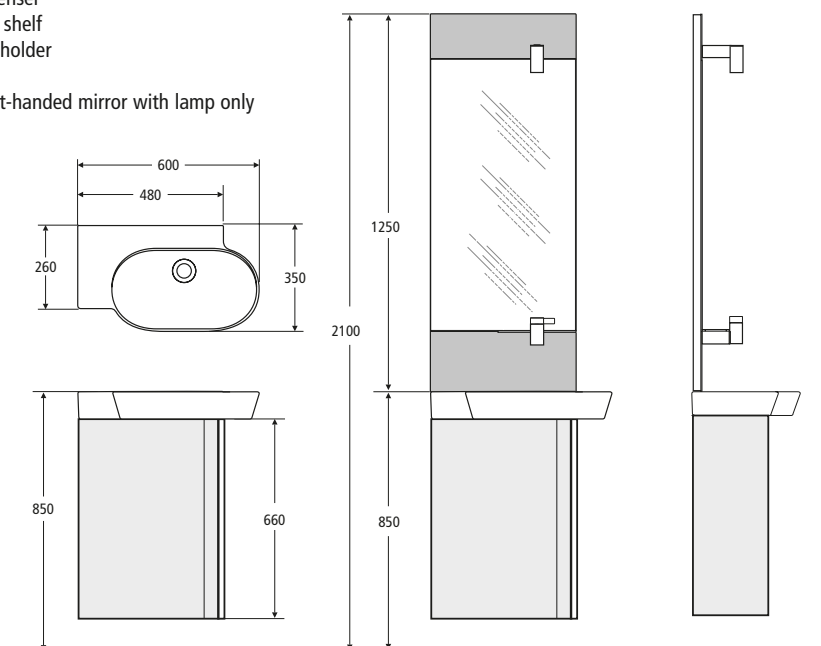

**Tonic Guest furniture is available in grey LJ or beech FN Scale 1:25

Scale 1:25 **Tonic Guest furniture is available in grey LJ or beech FN