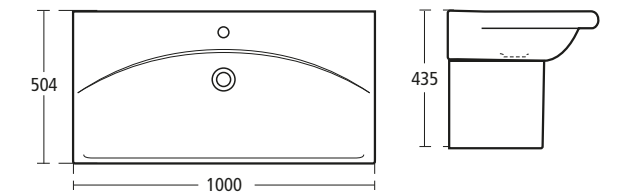

Moments Robe hook

N1151 AA

Moments Toilet brush and holder

N1162 AA

Moments 18cm Hand towel holder

N1143 AA

Moments Spare toilet roll holder

N1149 AA

Moments Toilet roll holder

N1148 AA

Moments Towel rail

- N1142 AA 30cm towel rail
- N1141 AA 60cm towel rail
- N1140 AA 80cm towel rail

Moments 46cm Double towel rail

N1144 AA

Daylight 130cm double basin

with invisible overflow for use with semi-pedestal or cabinet

K0729 01 130cm double basin
K0071 Semi-pedestal

Daylight 100cm basin

with invisible overflow for use with semi-pedestal or cabinet

K0728 01 100cm basin
K0071 Semi-pedestal

Daylight 80cm basin

With invisible overflow for use with semi-pedestal or cabinet

K0727 01 80cm basin
K0071 Semi-pedestal

Daylight 70cm basin

with invisible overflow for use with semi-pedestal or cabinet

K0726 01 70cm basin
K0071 Semi-pedestal

Daylight 58cm countertop basin

with invisible overflow

K0730 01

Daylight 1300mm wall hung vanity basin unit

with two doors and central drawer

K2216 SV Light oak finish
K2216 EG Dark oak finish

Scale 1:25

Scale 1:25