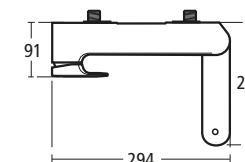

Moments Shower column

K6190 AA Polished stainless steel