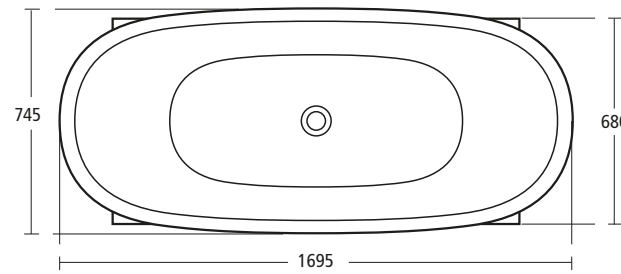

The Bath pages 58-59

The Bath Wave

- E2001 170 x 75cm freestanding Idealcast bath with polished stainless steel platform
- Includes pop-up waste