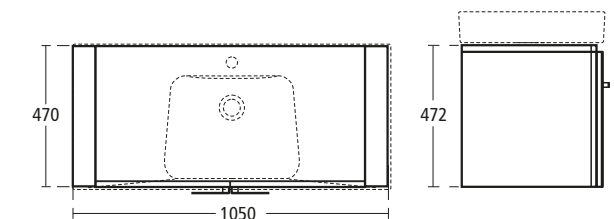

Imagine Close coupled wc suite

- T3125 Close coupled wc suite bowl with horizontal outlet
- T4089 Close coupled cistern with dual flush valve
- T6674 Standard seat and cover
- T6675 Soft closing seat and cover

Imagine Back-to-wall WC

- T3147 Back to wall wc bowl
- T6674 Standard seat and cover
- T6675 Soft closing seat and cover

Imagine Wall hung WC suite

- T3158 Close coupled wc suite bowl with horizontal outlet
- T6674 Standard seat and cover
- T6675 Soft closing seat and cover

Imagine Floor standing bidet

One tap hole

T5088

Imagine Wall hung bidet

One tap hole

T5029

Imagine 450mm Wall hung basin unit with drawer

Fully extending soft-close drawer.

T0691

Imagine 900mm Wall hung basin unit with drawer

Fully extending soft-close drawer.

T0693

(for use with T0935, T0936, T0937 and T0941)

Imagine 900mm Wall hung basin unit with two doors

Doors fitted with soft-close hinges.

T0692

Imagine 1050mm Wall hung vanity basin unit with two doors

Doors fitted with soft-close hinges.

T0697 (for use with T0939)

Imagine 1350mm Wall hung vanity basin unit with two doors and one central drawer

Doors fitted with soft-close hinges. Fully extending soft-close drawers.

T0698 (for use with T0949)

Scale 1:25

Scale 1:25