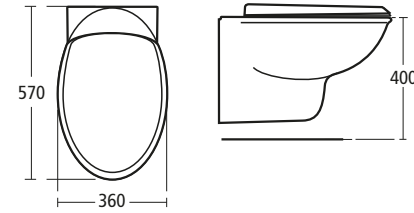

Celia Wall mounted wc suite

K3098 WC mounted bowl with horizontal outlet
K7046 Seat and cover

Celia Wall mounted bidet

one tap hole

K5048

Celia 35cm Side cabinet

K2183 FN 35cm side cabinet
K6040 37cm ceramic top for 35cm side cabinet
K2186 FN Cabinet legs (optional*)

Celia 60cm Basin cabinet

K0682 60cm basin, one tap hole
K2178 FN 60cm cabinet
K6039 62cm ceramic top for 60cm cabinet
K2186 FN Cabinet legs (optional*)
K2179 FN 82cm cabinet
K6038 84cm ceramic top

Celia 60cm Open shelf unit

with glass shelf

K0682 60cm basin, one tap hole
K2180 FN 60cm open shelf unit with glass shelf
K2181 FN 82cm open shelf unit with glass shelf
K6038 84cm ceramic top

Celia Mirror with shelves

K2182 FN

Celia Wall mounted toilet roll and brush holder

K2185

Celia Floor standing toilet roll and brush holder

K2187

* Furniture units can also be wall mounted without legs Scale 1:25

Scale 1:25