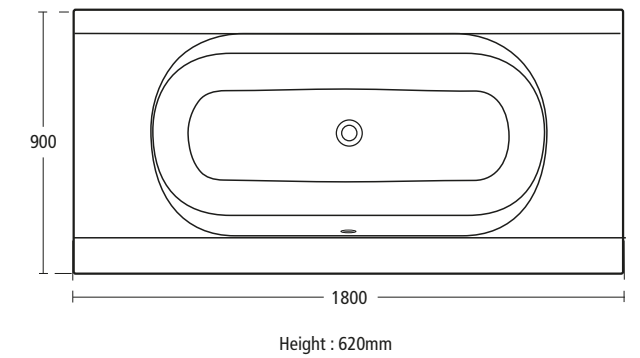

Moments Illuminated bath

K6422 2000 x 90cm bath complete with illuminated front panel, no tap holes
K6422 2000 x 90cm bath complete with two illuminated front panels, no tap holes
K6179 Curved top end panel
K6340 Flat top wall connection end panel

For island and peninsular installations use 2 x K6179
For corner installations use K6179 and K6340.
Care must be taken when the bath is installed with ceramic wall tiles. Do not tile onto the bath rim. Front panel attached to narrow rim.