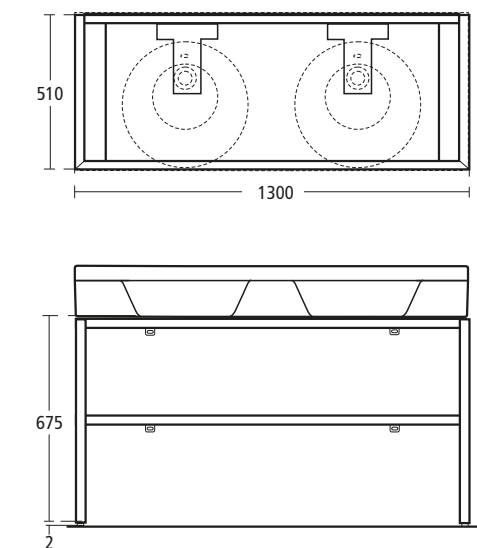

* Semi punched for one tap hole **Scale 1:25**

Scale 1:25