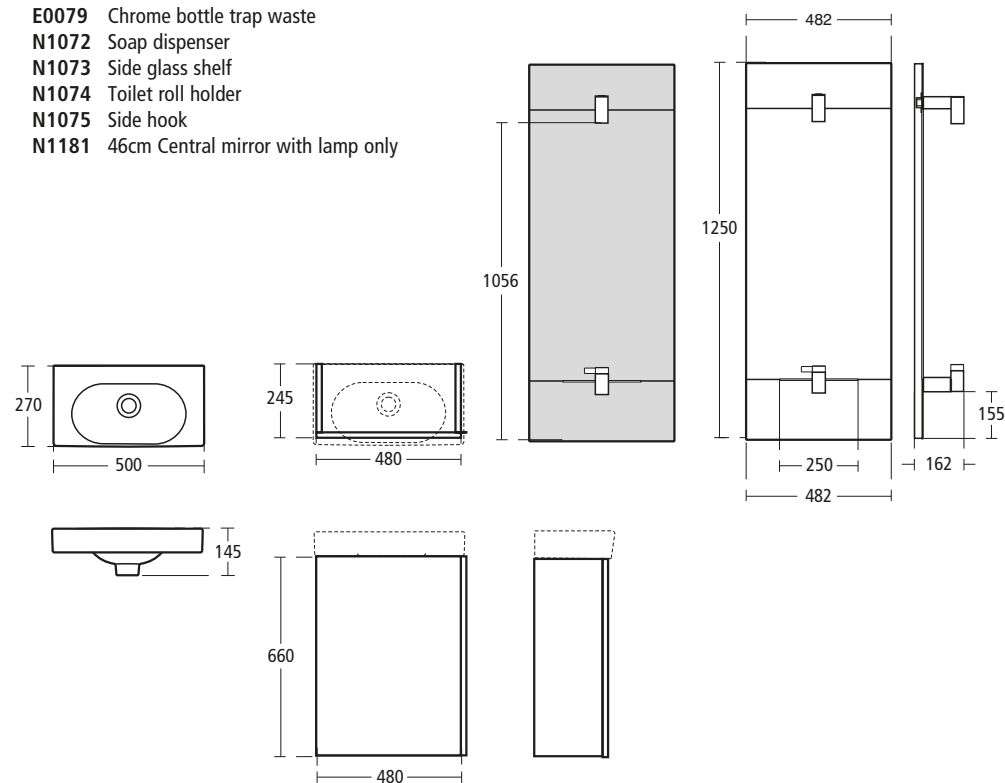

Tonic 140 corner bath

includes pop-up waste

- K6061 140 x 140cm offset corner bath and panel
- K6467 140cm front panel
- K5836 AA 90mm bath pop-up waste

Tonic Guest Central unit

- K0705 50cm central basin height floor to rim: 850mm
- N1184 46cm central mirror with lamp fitting, and integrated basin mixer
- K2189 48cm central basin cabinet beech/grey**

also available:

- E0079 Chrome bottle trap waste
- N1072 Soap dispenser
- N1073 Side glass shelf
- N1074 Toilet roll holder
- N1075 Side hook
- N1181 46cm Central mirror with lamp only

Tonic Guest Right-handed unit

- K0704 60cm right-handed basin
- N1182 46cm left-handed mirror with lamp fitting, and integrated basin mixer
- K2190 48cm right/left-handed basin cabinet beech/grey**

Also available:

- E0079 Chrome bottle trap waste
- N1072 Soap dispenser
- N1073 Side glass shelf
- N1074 Toilet roll holder
- N1075 Side hook
- N1181 46cm Left-handed mirror with lamp only

Tonic Guest Left-handed unit

- K0703 60cm left-handed basin, height floor to rim: 850mm
- N1183 46cm right-handed mirror with lamp and fitting, and integrated basin mixer
- K2190 48cm right/left-handed basin cabinet beech/grey**

also available:

- E0079 Chrome bottle trap waste
- N1072 Soap dispenser
- N1073 Side glass shelf
- N1074 Toilet roll holder
- N1075 Side hook
- N1180 46cm right-handed mirror with lamp only

**Tonic Guest furniture is available in grey LJ or beech FN Scale 1:25

Scale 1:25 **Tonic Guest furniture is available in grey LJ or beech FN