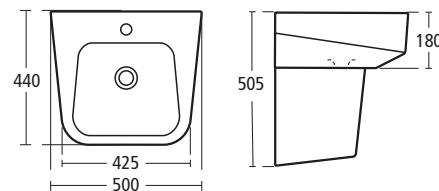

For use with semi-pedestal, pedestal or furniture. Available with 80cm, 70cm, 60cm and 50cm basins

- T0940 80cm Washbasin
- T0937 70cm Washbasin
- T0936 60cm Washbasin
- T0935 50cm Hand rinse basin
- T4026 Semi-pedestal
- T4076 Pedestal