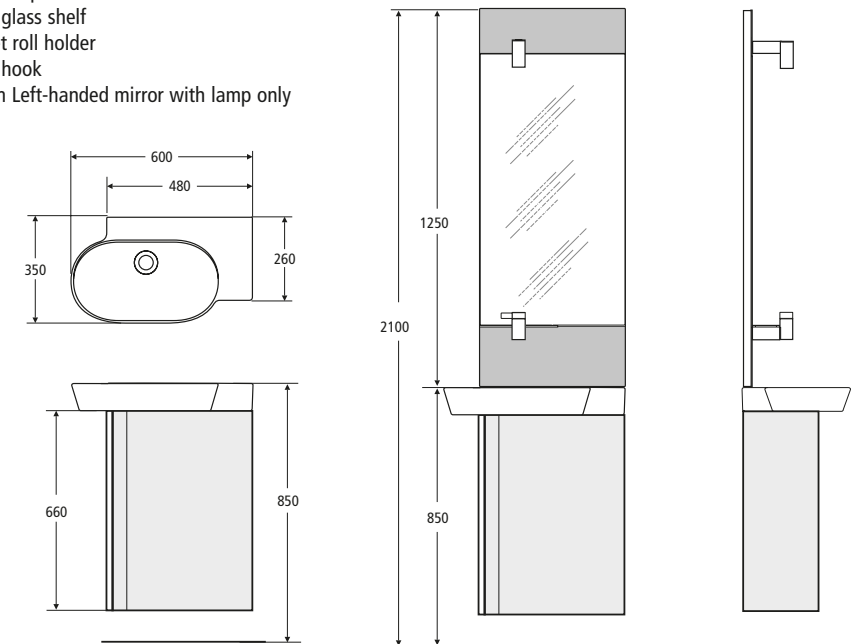

Tonic Guest Right-handed unit

- K0704 60cm right-handed basin
- N1182 46cm left-handed mirror with lamp fitting, and integrated basin mixer
- K2190 48cm right/left-handed basin cabinet beech/grey**

Also available:

- E0079 Chrome bottle trap waste
- N1072 Soap dispenser
- N1073 Side glass shelf
- N1074 Toilet roll holder
- N1075 Side hook
- N1181 46cm Left-handed mirror with lamp only

Tonic Guest Left-handed unit

- K0703 60cm left-handed basin, height floor to rim: 850mm
- N1183 46cm right-handed mirror with lamp and fitting, and integrated basin mixer
- K2190 48cm right/left-handed basin cabinet beech/grey**

also available:

- E0079 Chrome bottle trap waste
- N1072 Soap dispenser
- N1073 Side glass shelf
- N1074 Toilet roll holder
- N1075 Side hook
- N1180 46cm right-handed mirror with lamp only