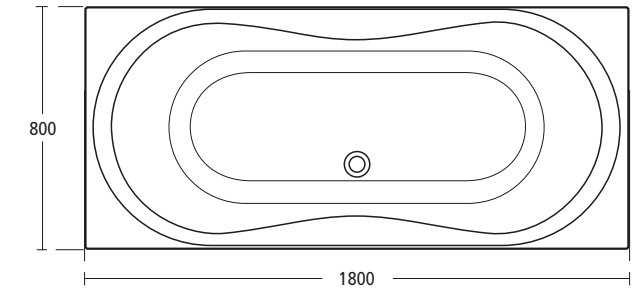

Aqua Duo Bath pages 60-61

Aqua Duo Bath

- E3322 180 x 80cm bath, no tap holes
- E0167 180cm front panel
- E0165 80cm end panel