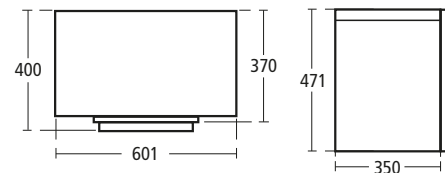

Daylight 350mm wall hung storage unit

with interior drawer

- Left hand hinged door and extended top each side
- K2222 SV Light oak finish
- K2222 EG Dark oak finish

- Right hand hinged door and extended top each side
- K2223 SV light oak finish
- K2223 EG Dark oak finish

Daylight Infill box

with cosmetic tissue holder and waste container

- K2224 SV Light oak finish
- K2224 EG Dark oak finish