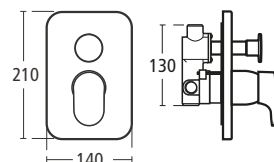

Moments Shower valve

Single lever, built-in manual

A3912 AA Not including shower kit