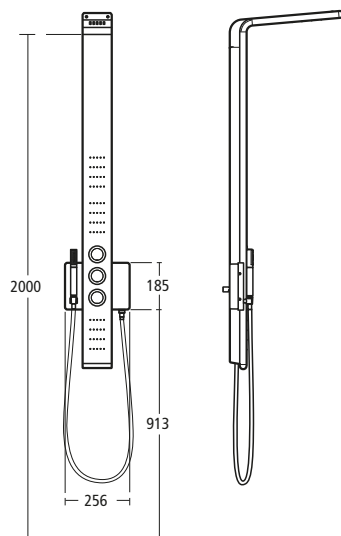

Moments Bath/shower mixer

Single lever, built-in with diverter

A3916 AA Not including spout or shower kit

Moments Shower valve

Single lever, built-in manual

A3912 AA Not including shower kit

Moments Shower valve

Thermostatic, Trevi TT, built-in

A3970 NU Shower valve
A3919 AA Faceplate

Moments Control valve

Built-in

A4018 AA

Moments Three-way diverter

Built-in

A4019 AA (No image)

Moments Shower valve

Thermostatic, Trevi TT, built-in with diverter

A3969 NU Shower valve
A3918 AA Faceplate

Moments Soap dispenser and holder

N1146 AA

Moments Soap dish and holder

N1147 AA

Moments Toothbrush holder

N1145 AA

Moments 35cm Tall mirror

N1163 AA

Moments 50cm Mirror

N1162 AA

Scale 1:25

Scale 1:25