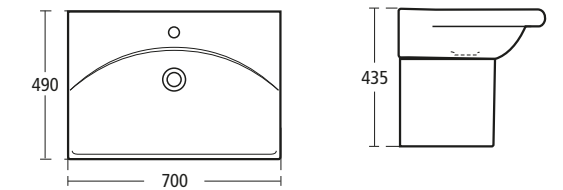

Moments Robe hook

N1151 AA

Moments Toilet brush and holder

N1162 AA

Moments 18cm Hand towel holder

N1143 AA

Moments Spare toilet roll holder

N1149 AA

Moments Toilet roll holder

N1148 AA

Moments Towel rail

- N1142 AA 30cm towel rail
- N1141 AA 60cm towel rail
- N1140 AA 80cm towel rail

Moments 46cm Double towel rail

N1144 AA

Daylight 130cm double basin

with invisible overflow for use with semi-pedestal or cabinet

K0729 01 130cm double basin
K0071 Semi-pedestal

Daylight 100cm basin

with invisible overflow for use with semi-pedestal or cabinet

K0728 01 100cm basin
K0071 Semi-pedestal

Daylight 80cm basin

With invisible overflow for use with semi-pedestal or cabinet

K0727 01 80cm basin
K0071 Semi-pedestal

Daylight 70cm basin

with invisible overflow for use with semi-pedestal or cabinet

K0726 01 70cm basin
K0071 Semi-pedestal

Daylight 58cm countertop basin

with invisible overflow

K0730 01

Daylight 1300mm wall hung vanity basin unit

with two doors and central drawer

K2216 SV Light oak finish
K2216 EG Dark oak finish

Scale 1:25

Scale 1:25