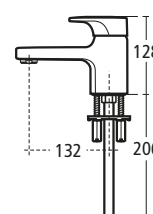

Moments Bath filler

Single lever, one tap hole

A3921 AA

Moments Bath/shower mixer

Single lever, exposed, wall mounted with swivel spout

A3914 AA Not including shower kit