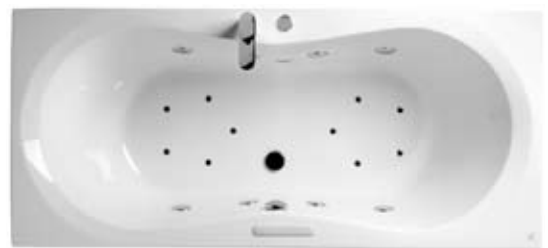

Whirlpool Aqua Duo 180 Twin Plus Bath

K640801 180 x 80cm bath