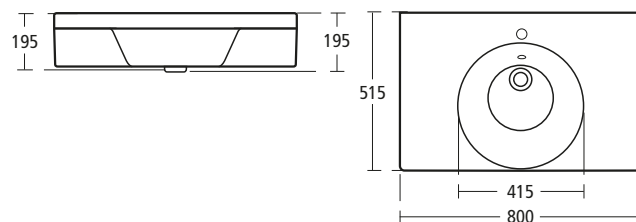

IQ 80cm basin

K0676 80cm basin, one tap hole
E0079 Chrome bottle trap wastes

also available:
K0694 80cm basin, no tap holes