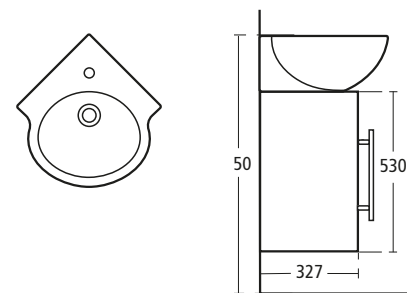

Small+ Mirrored corner wall cabinet

T4178 DX White lacquered

T0683 SV Light oak finish