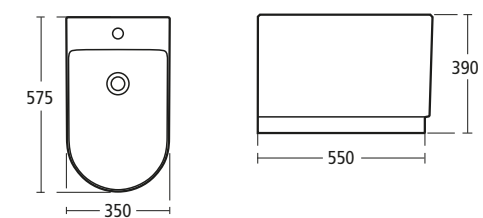

Moments Back-to-wall bidet

One tap hole

K5054

Moments 180 bath

K6342 180 x 90cm bath, no tap holes
K6177 180cm Front panel
K6178 90cm End panel
K7810 AA Multiplex bath waste and overflow
K7812 AA Multiplex trio bath waste and exofil overflow – working components
A3922 AA Multiplex bath waste and overflow – operating handle and plug cover for K7812 AA