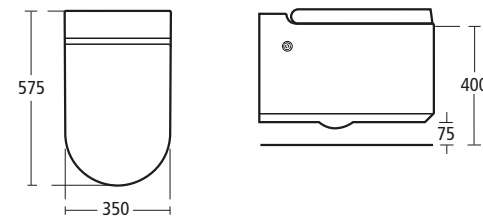

Moments Wall hung wc suite

K3113 WC bowl with horizontal outlet
K7058 Soft closing seat and cover

Moments Wall hung bidet

One tap hole

K5053