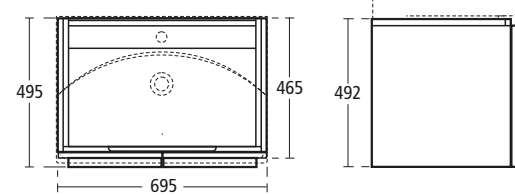

Daylight 700mm wall hung vanity basin unit

with two doors

- K2213 SV Light oak finish
- K2213 EG Dark oak finish