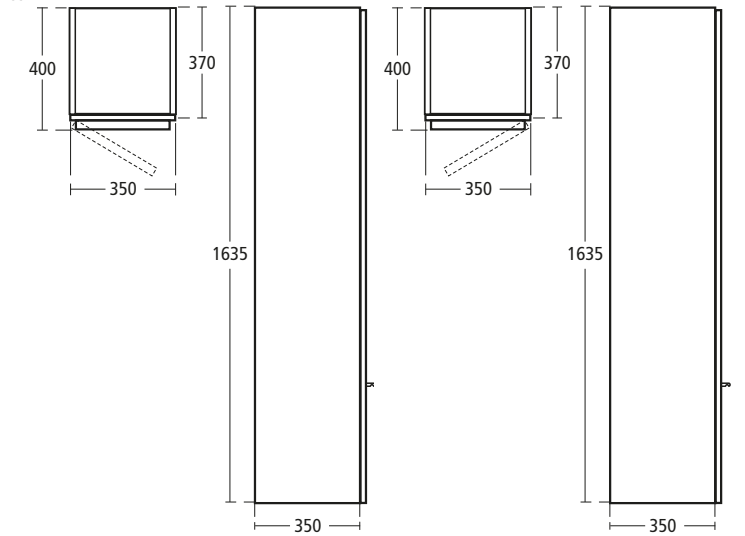

Daylight 1000mm wall hung vanity basin unit

with two doors

- K2215 SV Light oak finish
- K2215 EG Dark oak finish

Daylight 800mm wall hung vanity basin unit

with two doors

- K2214 SV Light oak finish
- K2214 EG Dark oak finish

Daylight 700mm wall hung vanity basin unit

with two doors

- K2213 SV Light oak finish
- K2213 EG Dark oak finish

Daylight 350mm wall hung storage unit

with interior drawer

- Left hand hinged door and right hand extended top
- K2220 SV Light oak finish
- K2220 EG Dark oak finish

- Right hand hinged door and left hand extended top
- K2221 SV light oak finish
- K2221 EG Dark oak finish

Daylight 350mm wall hung storage unit

with interior drawer

- Left hand hinged door and extended top each side
- K2222 SV Light oak finish
- K2222 EG Dark oak finish

- Right hand hinged door and extended top each side
- K2223 SV light oak finish
- K2223 EG Dark oak finish

Daylight Infill box

with cosmetic tissue holder and waste container

- K2224 SV Light oak finish
- K2224 EG Dark oak finish

Daylight 1635mm tall storage unit

with drawers and glass shelves

- K2225 SV Left-hinged door, light oak finish

- K2225 EG Left-hinged door, dark oak finish

- K2226 SV Right-hinged door, light oak finish

- K2226 EG Left-hinged door, dark oak finish

Daylight 1000mm mirrored wall unit with lights

- K2232 SV Light oak finish
- K2232 EG Dark oak finish

Daylight 800mm mirrored wall unit with lights

- K2231 SV Light oak finish
- K2231 EG Dark oak finish

Daylight 700mm mirrored wall unit with lights

- K2230 SV Light oak finish
- K2230 EG Dark oak finish

Daylight Towel rail

- K2227 AA Chrome

Daylight Finish options

Scale 1:25

Scale 1:25