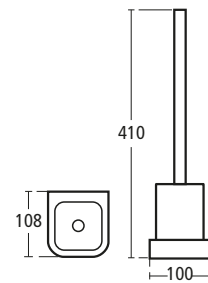

**Moments 18cm Hand towel holder**

N1143 AA

**Moments Spare toilet roll holder**

N1149 AA

**Moments Toilet roll holder**

N1148 AA

**Moments Towel rail**

- N1142 AA 30cm towel rail
- N1141 AA 60cm towel rail
- N1140 AA 80cm towel rail