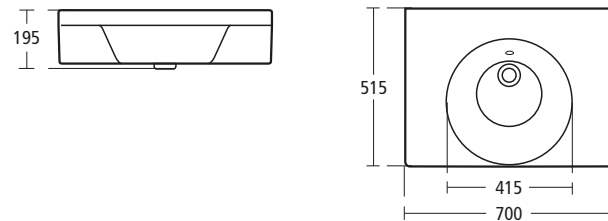

IQ 70cm double basin

K0675 70cm basin, one tap hole
E0079 Chrome bottle trap wastes

also available:
K0693 70cm basin, no tap holes