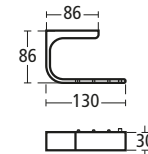

**Moments 18cm Hand towel holder**

N1143 AA

**Moments Spare toilet roll holder**

N1149 AA

**Moments Toilet roll holder**

N1148 AA

**Moments Towel rail**

- N1142 AA 30cm towel rail
- N1141 AA 60cm towel rail
- N1140 AA 80cm towel rail