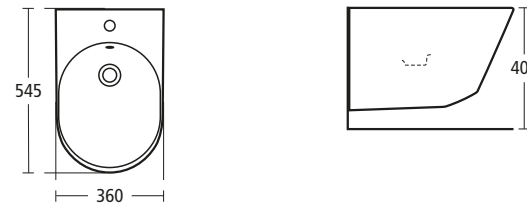

Tonic Wall mounted bidet

one tap hole

K5050