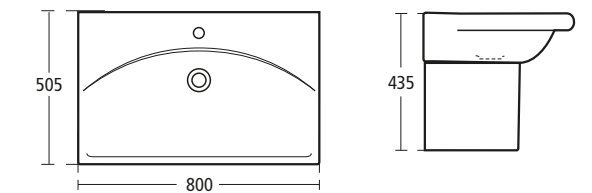

with invisible overflow for use with semi-pedestal or cabinet

K0728 01 100cm basin  
K0071 Semi-pedestal

**Daylight 80cm basin**

With invisible overflow for use with semi-pedestal or cabinet

K0727 01 80cm basin  
K0071 Semi-pedestal