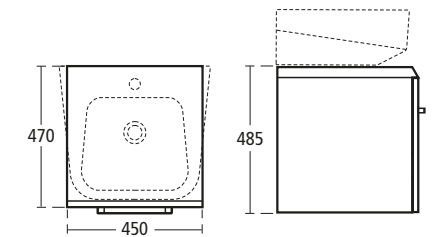

Imagine 450mm Wall hung basin unit with drawer

Fully extending soft-close drawer.

T0691

Imagine 900mm Wall hung basin unit with drawer

Fully extending soft-close drawer.

T0693

(for use with T0935, T0936, T0937 and T0941)