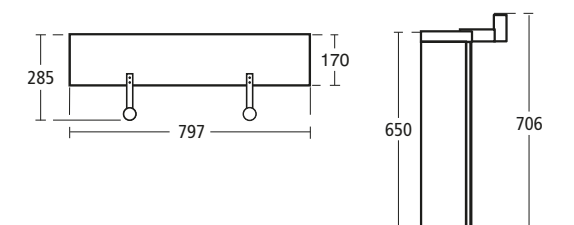

Daylight 800mm mirrored wall unit with lights

- K2231 SV Light oak finish
- K2231 EG Dark oak finish