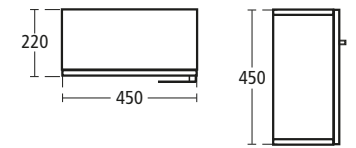

Imagine 1350mm Wall hung basin unit with two doors and one central drawer
For use with T0935, T0936, T0937 and T0942

Doors fitted with soft-close hinges.
Fully extending soft-close drawer.

T0694

Imagine 1040mm Peninsula vessel basin unit
Four doors (two on each side), front towel rail, internal wooden partitions.

Doors fitted with soft-close hinges.

T0696 Available in finishes YF, WG, SV and EG only.

Imagine 820mm Peninsula vessel basin unit
Two doors (one on each side), front towel rail, internal wooden partitions.

Doors fitted with soft-close hinges.

T0695 Available in finishes YF, WG, SV and EG only.

Imagine 1635mm Tall storage unit
Two fully extending soft-close internal metal drawers, wooden shelf, two fixed glass shelves and one adjustable-height glass shelf.

Door fitted with soft-close hinges.

T0703 Right handed
T0699 Left handed

Available in finishes YF, WG, SV and EG only.

Imagine 450mm Wall storage unit with one door
and internal fixed glass shelf.
Door fitted with soft-close hinges.

T0706 Right handed
T0705 Left handed

Imagine 450mm Open shelf unit wall unit
with fixed wooden shelf.

T0704 Available in finishes YF, WG, SV and EG only.

Imagine 450mm Open shelf unit
For mounting on peninsula vessel basin unit T0696

T0707 Available in finishes YF, WG, SV and EG only.

Imagine 450mm Wall unit with folding mirror door
For use with peninsula vessel basin unit T0696

Two height-adjustable glass shelves, one fixed wooden shelf and a container drawer with mirror front.

T0713

Imagine Furniture finishes