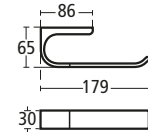

**Moments 18cm Hand towel holder**

N1143 AA

**Moments Spare toilet roll holder**

N1149 AA

**Moments Toilet roll holder**

N1148 AA

**Moments Towel rail**

- N1142 AA 30cm towel rail
- N1141 AA 60cm towel rail
- N1140 AA 80cm towel rail