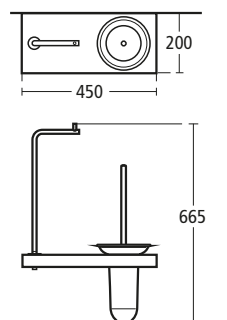

Celia Wall mounted wc suite

K3098 WC mounted bowl with horizontal outlet
K7046 Seat and cover

Celia Wall mounted bidet

one tap hole

K5048

Celia 35cm Side cabinet

K2183 FN 35cm side cabinet
K6040 37cm ceramic top for 35cm side cabinet
K2186 FN Cabinet legs (optional*)

Celia 60cm Basin cabinet

K0682 60cm basin, one tap hole
K2178 FN 60cm cabinet
K6039 62cm ceramic top for 60cm cabinet
K2186 FN Cabinet legs (optional*)
K2179 FN 82cm cabinet
K6038 84cm ceramic top

Celia 60cm Open shelf unit

with glass shelf

K0682 60cm basin, one tap hole
K2180 FN 60cm open shelf unit with glass shelf
K2181 FN 82cm open shelf unit with glass shelf
K6038 84cm ceramic top

Celia Mirror with shelves

K2182 FN

Celia Wall mounted toilet roll and brush holder

K2185

Celia Floor standing toilet roll and brush holder

K2187

* Furniture units can also be wall mounted without legs Scale 1:25

Scale 1:25