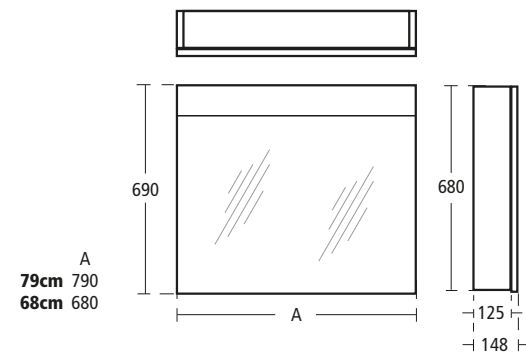

Small+ Mirrored wall cabinet

- T4176 SV 79cm mirror, light oak finish
- T4176 CT 79cm mirror, wenge finish
- T4177 SV 68cm mirror, light oak finish
- T4177 CT 68cm mirror, wenge finish

Small+ 188cm floor standing tall drawer unit

- T0688 SV Light oak finish
- T0688 CT Wenge finish