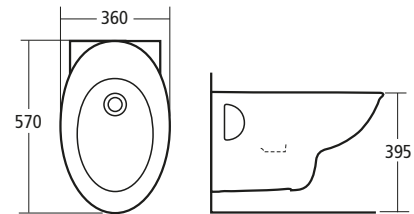

Celia Wall mounted wc suite

K3098 WC mounted bowl with horizontal outlet
K7046 Seat and cover

Celia Wall mounted bidet

one tap hole

K5048

Celia 35cm Side cabinet

K2183 FN 35cm side cabinet
K6040 37cm ceramic top for 35cm side cabinet
K2186 FN Cabinet legs (optional*)

Celia 60cm Basin cabinet

K0682 60cm basin, one tap hole
K2178 FN 60cm cabinet
K6039 62cm ceramic top for 60cm cabinet
K2186 FN Cabinet legs (optional*)
K2179 FN 82cm cabinet
K6038 84cm ceramic top

Celia 60cm Open shelf unit

with glass shelf

K0682 60cm basin, one tap hole
K2180 FN 60cm open shelf unit with glass shelf
K2181 FN 82cm open shelf unit with glass shelf
K6038 84cm ceramic top

Celia Mirror with shelves

K2182 FN

Celia Wall mounted toilet roll and brush holder

K2185

Celia Floor standing toilet roll and brush holder

K2187

* Furniture units can also be wall mounted without legs Scale 1:25

Scale 1:25