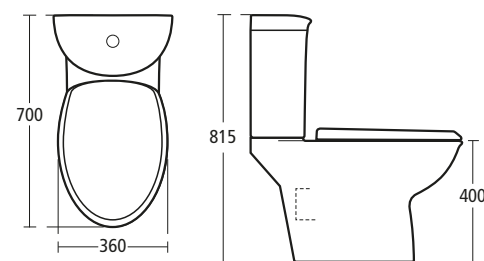

Celia Floor standing bidet one tap hole

- K5049