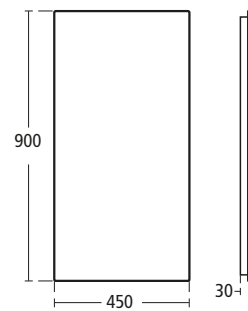

Imagine 450mm Rectangular mirror with fluorescent light and switch (infrared control)

T4197