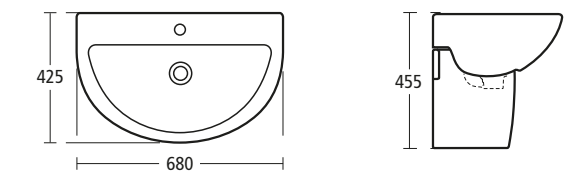

Small+ 68cm semi-pedestal basin

- T0780 68cm basin, one tap hole
- T4020 Semi-pedestal