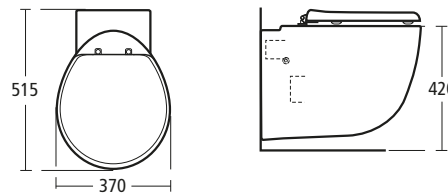

Small+ Wall mounted wc suite

with seat and cover

T3057 Wall mounted wc bowl

T6385 Soft closing seat and cover

Small+ Wall hung corner basin unit

for 48cm corner basin

T0683DX White lacquered

T0683SV Light oak