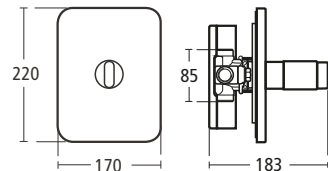

Moments Shower valve

Thermostatic, Trevi TT, built-in

A3970 NU Shower valve
A3919 AA Faceplate

Moments Control valve

Built-in

A4018 AA

Moments Three-way diverter

Built-in

A4019 AA (No image)