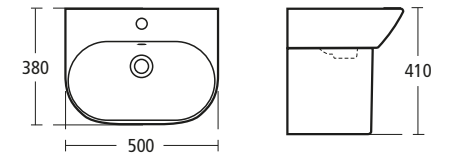

Tonic 50cm handrinse basin

- K0686 50cm handrinse basin, one tap hole
- E0079 Chrome bottle trap waste
- K0072 Small semi-pedestal