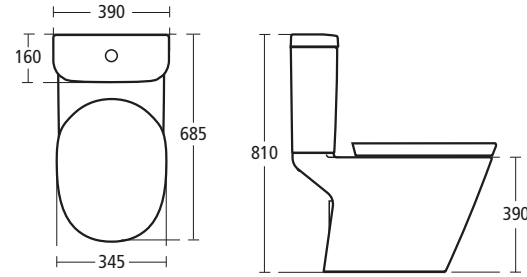

Tonic Close coupled wc suite

- K3104 Close coupled wc bowl with horizontal outlet
- K4040 Flushvalve cistern, push button
- K7047 Standard seat and cover
- K7061 Soft closing seat and cover