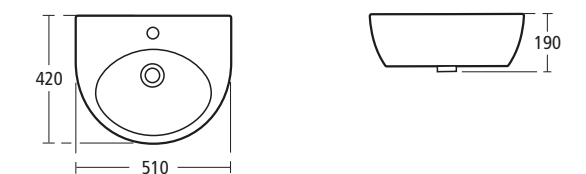

Small+ 51cm handrinse basin

- T0118 51cm handrinse basin, one tap hole
- E0079 Chrome bottle trap