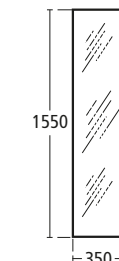

Moments 50cm Mirror

N1162 AA

Scale 1:25

Scale 1:25