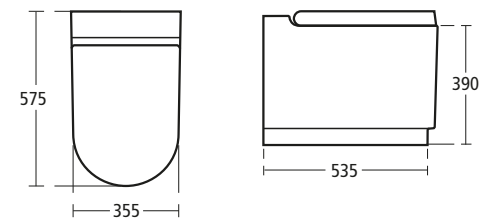

Moments Back-to-wall wc suite

K3116 WC bowl with horizontal outlet
K7058 Soft closing seat and cover