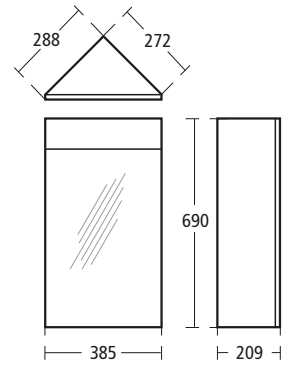

Small+ Wall hung basin unit

with one drawer for 68cm central or asymmetric basin

T0674 SV Light oak finish

T0674 CT Wenge finish