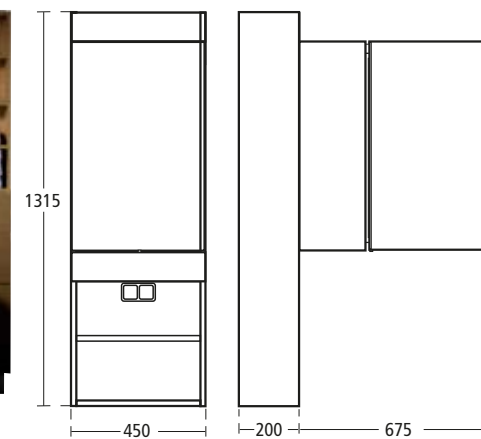

Imagine 450mm Wall unit with folding mirror door
For use with peninsula vessel basin unit T0696

Two height-adjustable glass shelves, one fixed wooden shelf and a container drawer with mirror front.

T0713