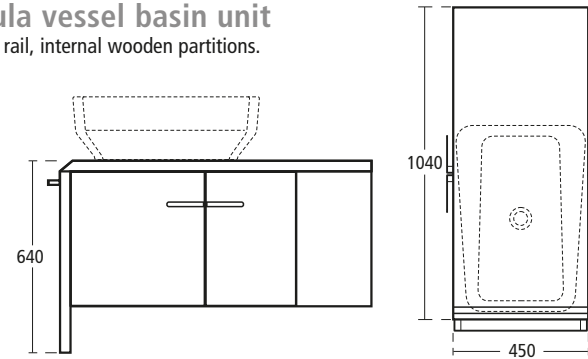

Imagine 1040mm Peninsula vessel basin unit
Four doors (two on each side), front towel rail, internal wooden partitions.

Doors fitted with soft-close hinges.

T0696 Available in finishes YF, WG, SV and EG only.