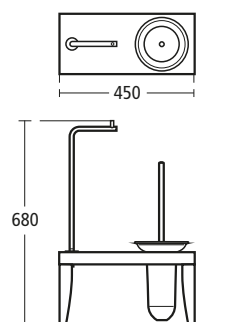

Celia Floor standing toilet roll and brush holder

K2187

* Furniture units can also be wall mounted without legs Scale 1:25

Scale 1:25