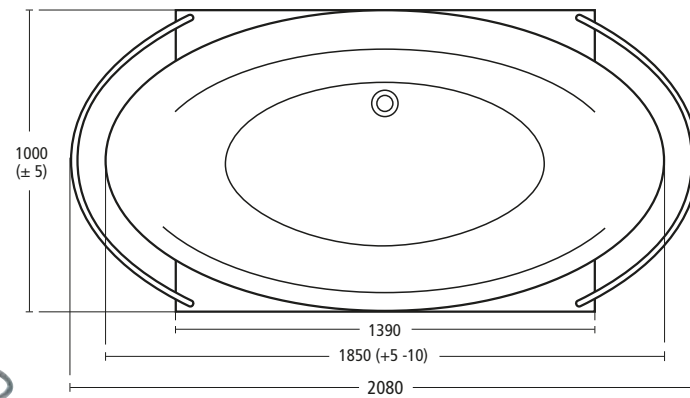

**Celia 185cm Idealcast bath and furniture**  
with pop-up waste

K6173

**Tonic Pedestal/semi-pedestal basin**

available in two sizes 65 and 60cm

- K0689 65cm basin, one tap hole
- K0688 60cm basin, one tap hole
- R3311 Pedestal
- K0071 Large semi-pedestal