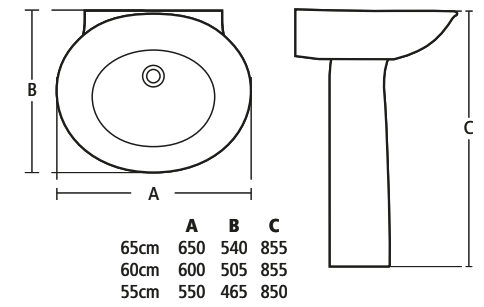

**Small+ finishes**

- DX White
- SV Light oak
- CT Wenge

Scale 1:25

**Celia Pedestal basin**

- K0683 65cm basin, one tap hole
- K0682 60cm basin, one tap hole
- K0681 55cm basin, one tap hole
- K0070 Pedestal