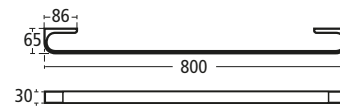

**Moments 18cm Hand towel holder**

N1143 AA

**Moments Spare toilet roll holder**

N1149 AA

**Moments Toilet roll holder**

N1148 AA

**Moments Towel rail**

- N1142 AA 30cm towel rail
- N1141 AA 60cm towel rail
- N1140 AA 80cm towel rail