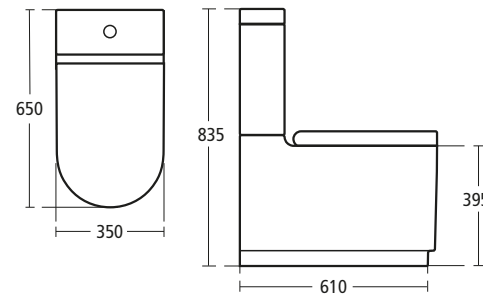

Moments Close coupled wc suite

K3114 WC bowl with horizontal outlet
K4044 Cistern bottom inlet
K7058 Soft closing seat and cover