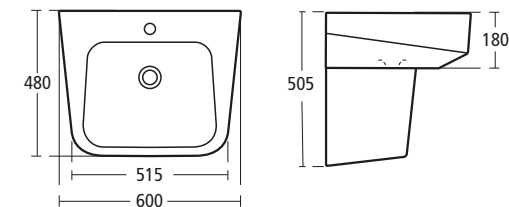

For use with semi-pedestal, pedestal or furniture. Available with 80cm, 70cm, 60cm and 50cm basins

- T0940 80cm Washbasin
- T0937 70cm Washbasin
- T0936 60cm Washbasin
- T0935 50cm Hand rinse basin
- T4026 Semi-pedestal
- T4076 Pedestal