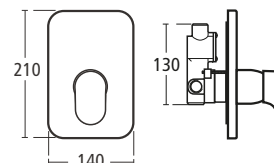

Moments Basin mixer

Single lever with pop up waste, one tap hole

A3903 AA

Moments Handrinse basin mixer

Single lever with pop up waste, one tap hole

A3906 AA

Moments Bidet mixer

Single lever with pop up waste, one tap hole

A3909 AA

Moments Bath filler

Single lever, one tap hole

A3921 AA

Moments Bath/shower mixer

Single lever, exposed, wall mounted with swivel spout

A3914 AA Not including shower kit

Moments Shower column

K6190 AA Polished stainless steel

Moments Bath/shower mixer

Single lever, built-in with diverter

A3916 AA Not including spout or shower kit

Moments Shower valve

Single lever, built-in manual

A3912 AA Not including shower kit

Moments Shower valve

Thermostatic, Trevi TT, built-in

A3970 NU Shower valve
A3919 AA Faceplate

Moments Control valve

Built-in

A4018 AA

Moments Three-way diverter

Built-in

A4019 AA (No image)

Moments Shower valve

Thermostatic, Trevi TT, built-in with diverter

A3969 NU Shower valve
A3918 AA Faceplate

Moments Soap dispenser and holder

N1146 AA

Moments Soap dish and holder

N1147 AA

Moments Toothbrush holder

N1145 AA

Moments 35cm Tall mirror

N1163 AA

Moments 50cm Mirror

N1162 AA

Scale 1:25

Scale 1:25